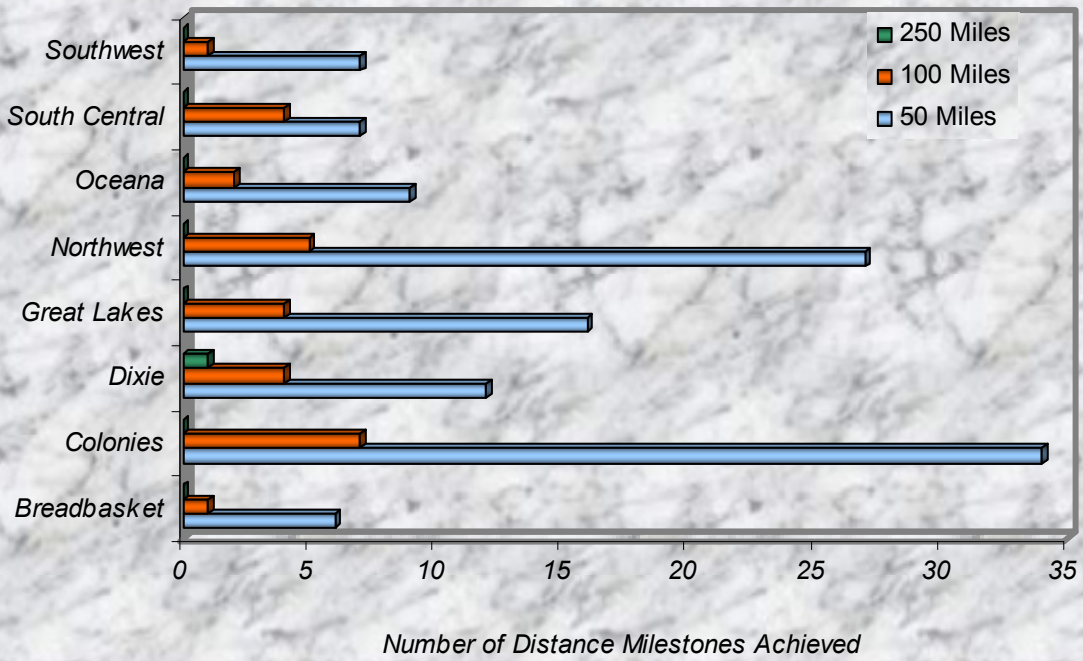

Zone **Number Participants Achieving Distance Milestones Per Zone February 2007**

Age Group **Distance Milestones Achieved for Each Age Group February 2007**

**% Total Distance
per Zone**

**% Total Distance
per Agegroup**

Total Distance (Miles) through February 2007 Per LMSC

■ Total Distance

LMSC

Total, Maximum and Average Distance in Miles Per Zone through February 2007

Total, Maximum and Average Distance in Miles Per Age Group through February 2007

**Total, Maximum and Average Distance
in Miles Per LMSC**

**Total, Maximum and Average Distance
in Miles Per LMSC**

Number
Participants

Male / Female Participants Per Zone February 2007

Male
Female

Number
Participants