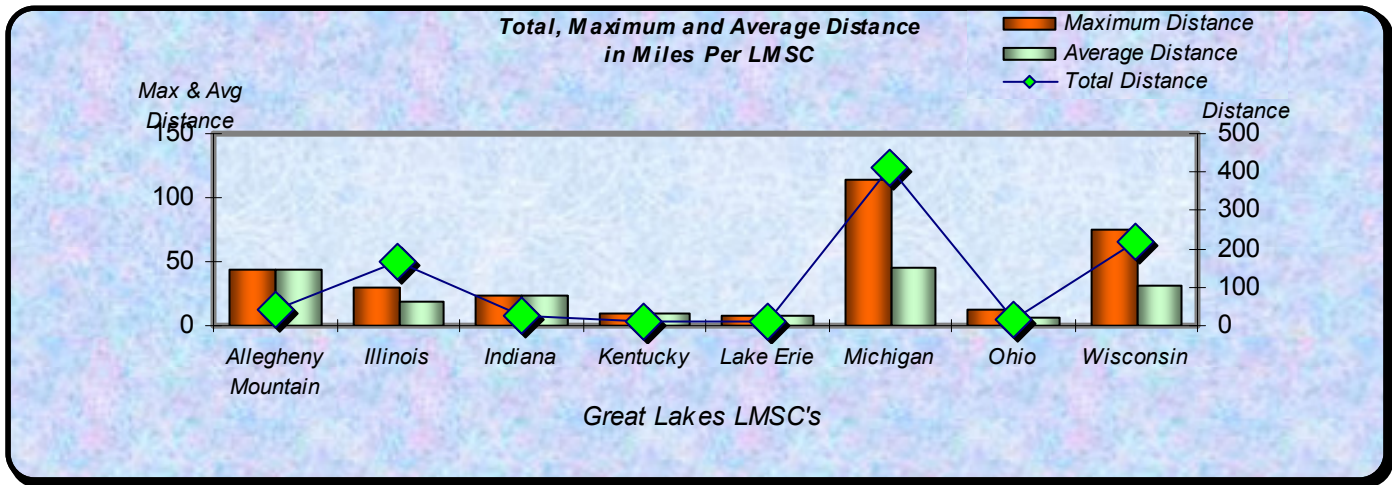

Zone **Number Participants Achieving Distance Milestones Per Zone February 2007**

Age Group **Distance Milestones Achieved for Each Age Group February 2007**

**% Total Distance
per Zone**

**% Total Distance
per Agegroup**

Total Distance (Miles) through February 2007 Per LMSC

■ Total Distance

LMSC

Total, Maximum and Average Distance in Miles Per Zone through February 2007

Total, Maximum and Average Distance in Miles Per Age Group through February 2007

**Total, Maximum and Average Distance
in Miles Per LMSC**

**Total, Maximum and Average Distance
in Miles Per LMSC**

Number
Participants

Male / Female Participants Per Zone February 2007

Male
Female

Number
Participants