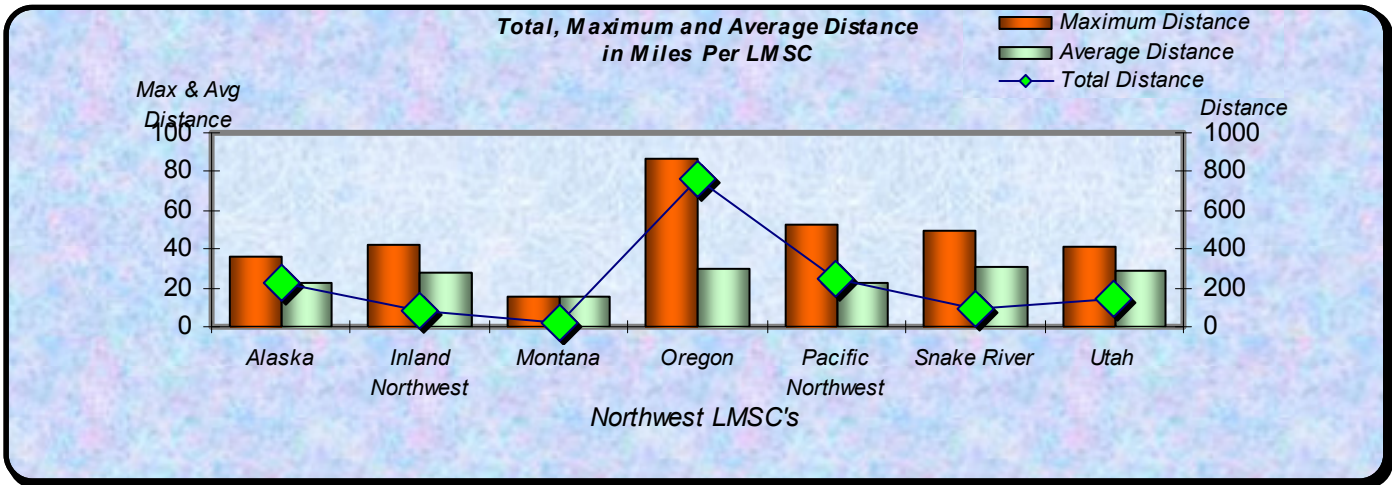

Zone **Number Participants Achieving Distance Milestones Per Zone February 2007**

Age Group **Distance Milestones Achieved for Each Age Group February 2007**

**% Total Distance
per Zone**

**% Total Distance
per Agegroup**

Total Distance (Miles) through February 2007 Per LMSC

■ Total Distance

LMSC

Total, Maximum and Average Distance in Miles Per Zone through February 2007

Total, Maximum and Average Distance in Miles Per Age Group through February 2007

**Total, Maximum and Average Distance
in Miles Per LMSC**

**Total, Maximum and Average Distance
in Miles Per LMSC**

Number
Participants

Male / Female Participants Per Zone February 2007

Male
Female

Number
Participants