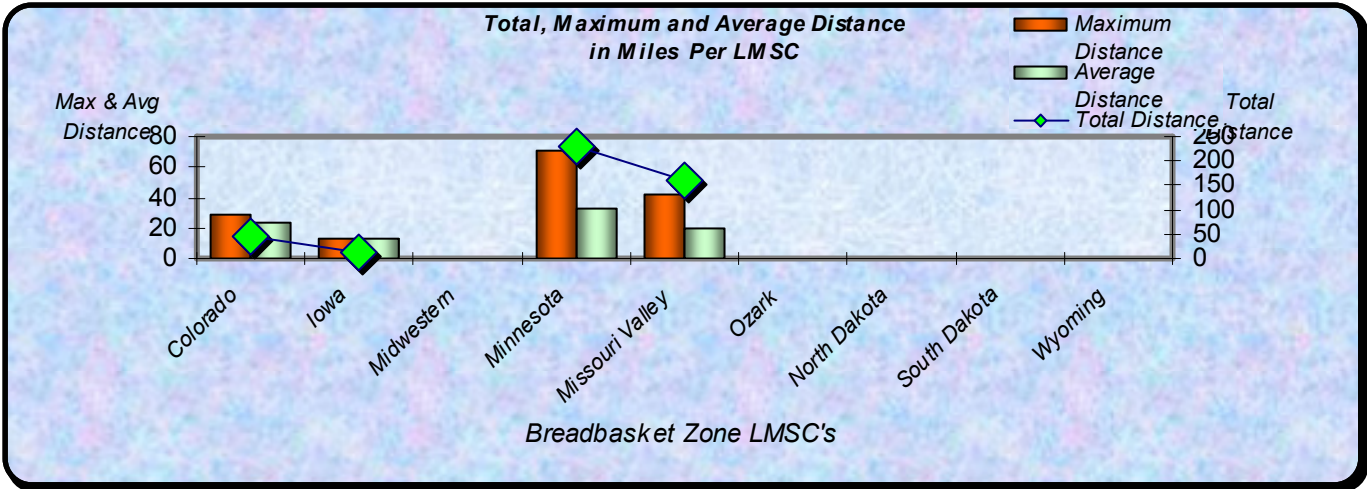

Zone **Number Participants Achieving Distance Milestones Per Zone February 2007**

Age Group **Distance Milestones Achieved for Each Age Group February 2007**

**% Total Distance
per Zone**

**% Total Distance
per Agegroup**

Total Distance (Miles) through February 2007 Per LMSC

■ Total Distance

LMSC

Total, Maximum and Average Distance in Miles Per Zone through February 2007

Total, Maximum and Average Distance in Miles Per Age Group through February 2007

**Total, Maximum and Average Distance
in Miles Per LMSC**

**Total, Maximum and Average Distance
in Miles Per LMSC**

Number
Participants

Male / Female Participants Per Zone February 2007

Male
Female

Number
Participants