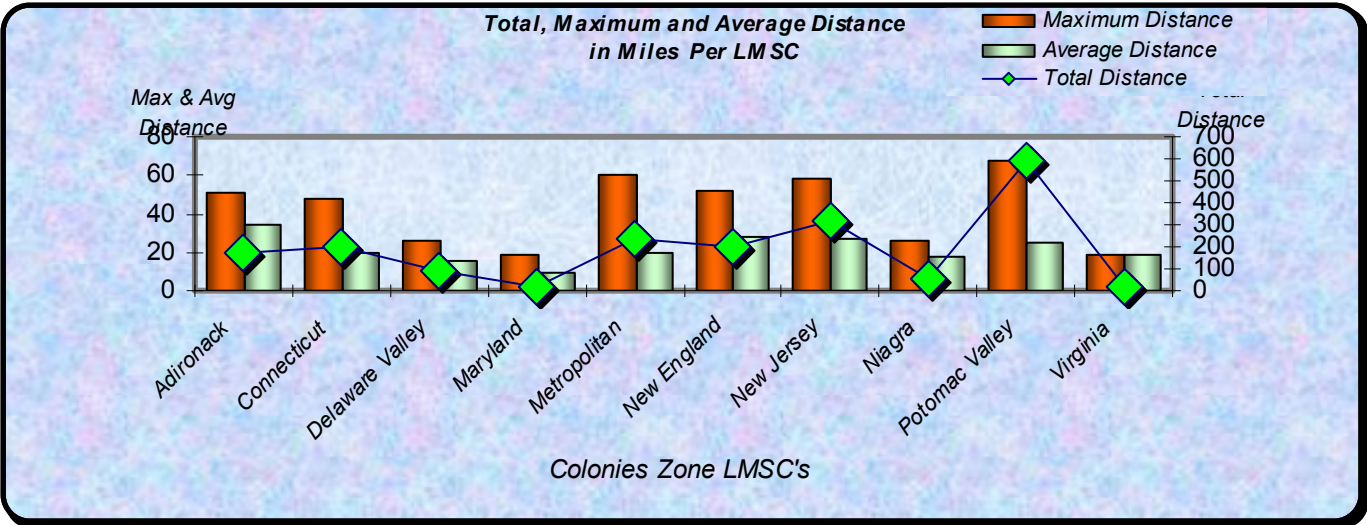

Zone **Number Participants Achieving Distance Milestones Per Zone February 2007**

Age Group **Distance Milestones Achieved for Each Age Group February 2007**

**% Total Distance
per Zone**

**% Total Distance
per Agegroup**

Total Distance (Miles) through February 2007 Per LMSC

■ Total Distance

LMSC

Total, Maximum and Average Distance in Miles Per Zone through February 2007

Total, Maximum and Average Distance in Miles Per Age Group through February 2007

**Total, Maximum and Average Distance
in Miles Per LMSC**

**Total, Maximum and Average Distance
in Miles Per LMSC**

Number
Participants

Male / Female Participants Per Zone February 2007

Male
Female

Number
Participants