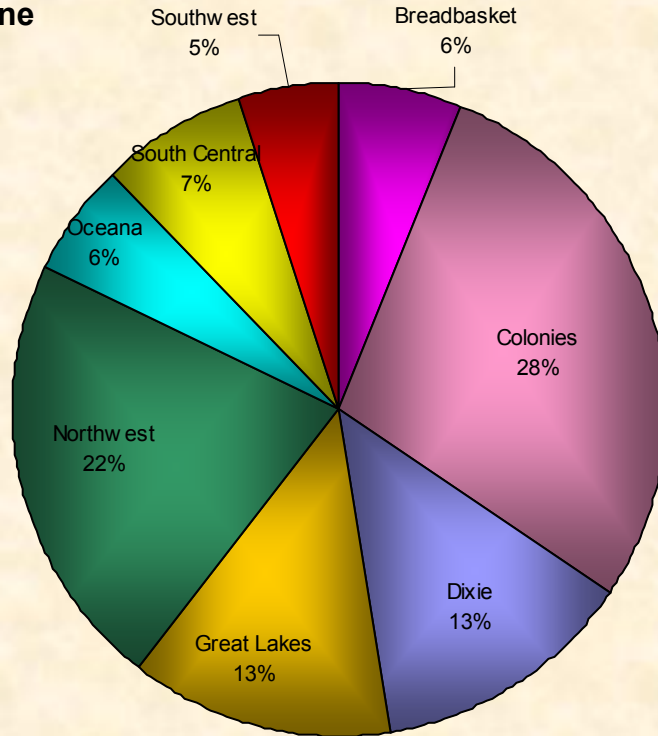

Zone **Number Participants Achieving Distance Milestones Per Zone February 2007**

Age Group **Distance Milestones Achieved for Each Age Group February 2007**

**% Total Distance
per Zone**

**% Total Distance
per Agegroup**

Total Distance (Miles) through February 2007 Per LMSC

■ Total Distance

LMSC

Total, Maximum and Average Distance in Miles Per Zone through February 2007

Total, Maximum and Average Distance in Miles Per Age Group through February 2007

**Total, Maximum and Average Distance
in Miles Per LMSC**

**Total, Maximum and Average Distance
in Miles Per LMSC**

Number
Participants

Male / Female Participants Per Zone February 2007

Male
Female

Number
Participants

Male / Female Participants Per Age Group February 2007

Male
Female

Male / Female Participants Per LMSC February 2007

LMSC