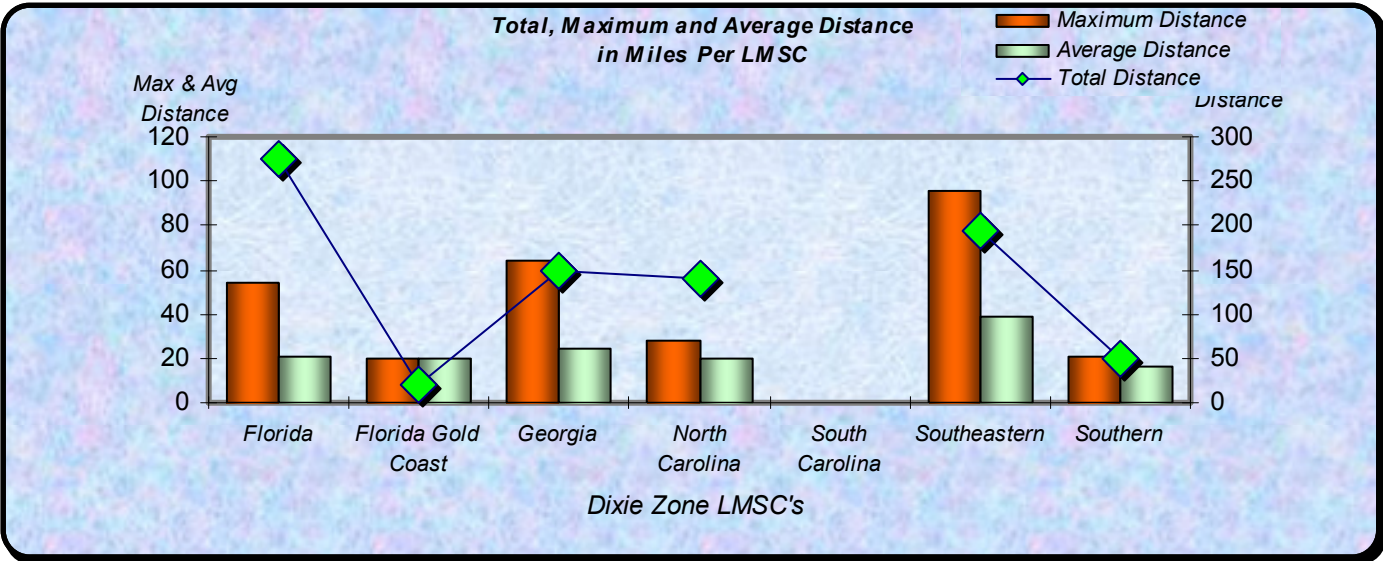

Zone **Number Participants Achieving Distance Milestones Per Zone February 2007**

Age Group **Distance Milestones Achieved for Each Age Group February 2007**

**% Total Distance
per Zone**

**% Total Distance
per Agegroup**

Total Distance (Miles) through February 2007 Per LMSC

■ Total Distance

LMSC

Total, Maximum and Average Distance in Miles Per Zone through February 2007

Total, Maximum and Average Distance in Miles Per Age Group through February 2007

**Total, Maximum and Average Distance
in Miles Per LMSC**

**Total, Maximum and Average Distance
in Miles Per LMSC**

Number
Participants

Male / Female Participants Per Zone February 2007

Male
Female

Number
Participants