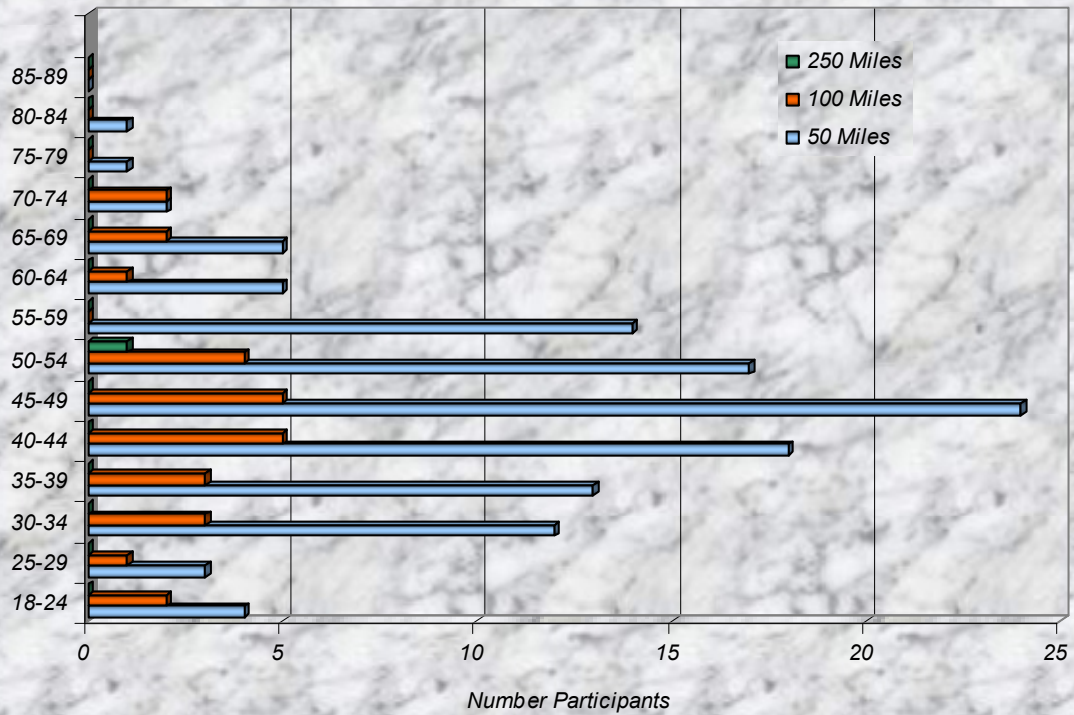

Zone **Number Participants Achieving Distance Milestones Per Zone February 2007**

Age Group **Distance Milestones Achieved for Each Age Group February 2007**

**% Total Distance
per Zone**

**% Total Distance
per Agegroup**

Total Distance (Miles) through February 2007 Per LMSC

■ Total Distance

LMSC

Total, Maximum and Average Distance in Miles Per Zone through February 2007

Total, Maximum and Average Distance in Miles Per Age Group through February 2007

**Total, Maximum and Average Distance
in Miles Per LMSC**

**Total, Maximum and Average Distance
in Miles Per LMSC**

Number
Participants

Male / Female Participants Per Zone February 2007

Male
Female

Number
Participants