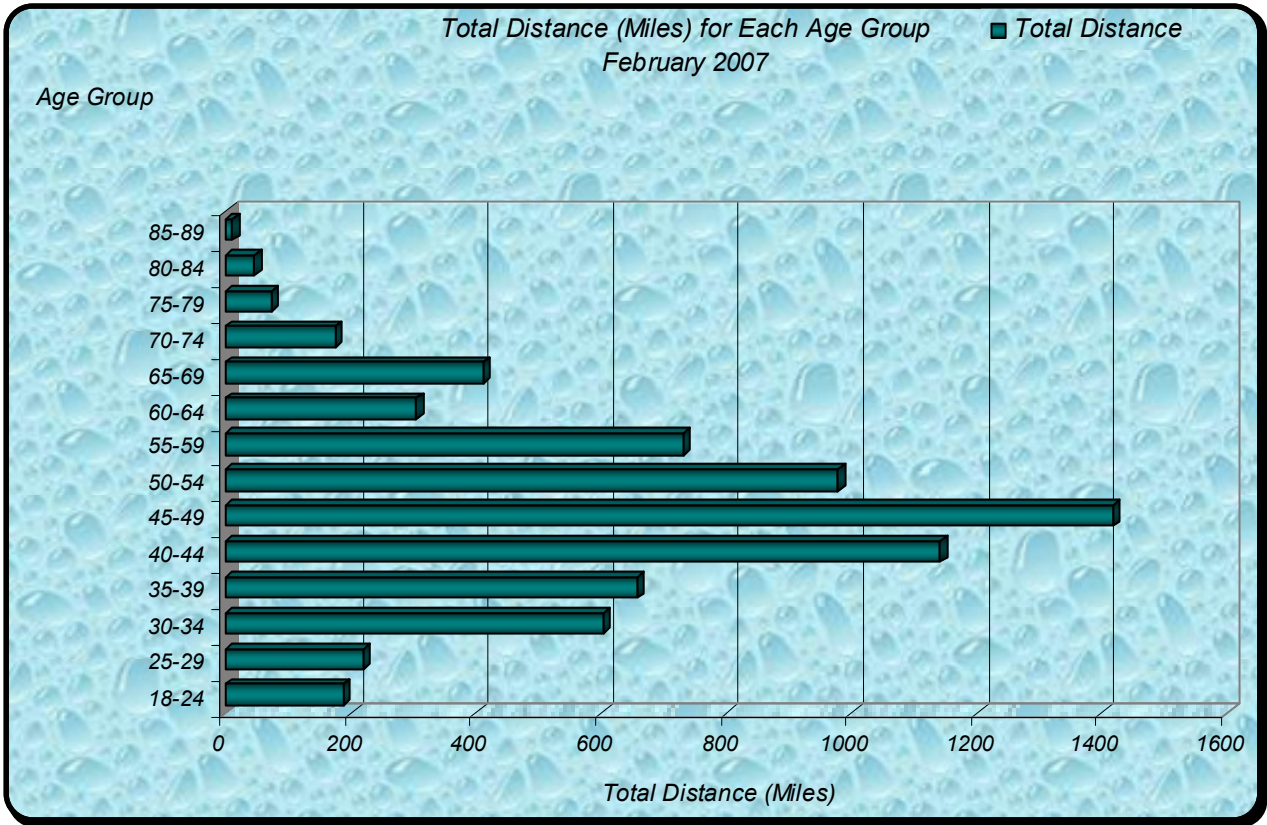

Zone **Number Participants Achieving Distance Milestones Per Zone February 2007**

Age Group **Distance Milestones Achieved for Each Age Group February 2007**

**% Total Distance
per Zone**

**% Total Distance
per Agegroup**

Total Distance (Miles) through February 2007 Per LMSC

■ Total Distance

LMSC

Total, Maximum and Average Distance in Miles Per Zone through February 2007

Total, Maximum and Average Distance in Miles Per Age Group through February 2007

**Total, Maximum and Average Distance
in Miles Per LMSC**

**Total, Maximum and Average Distance
in Miles Per LMSC**

Number
Participants

Male / Female Participants Per Zone February 2007

Male
Female

Number
Participants