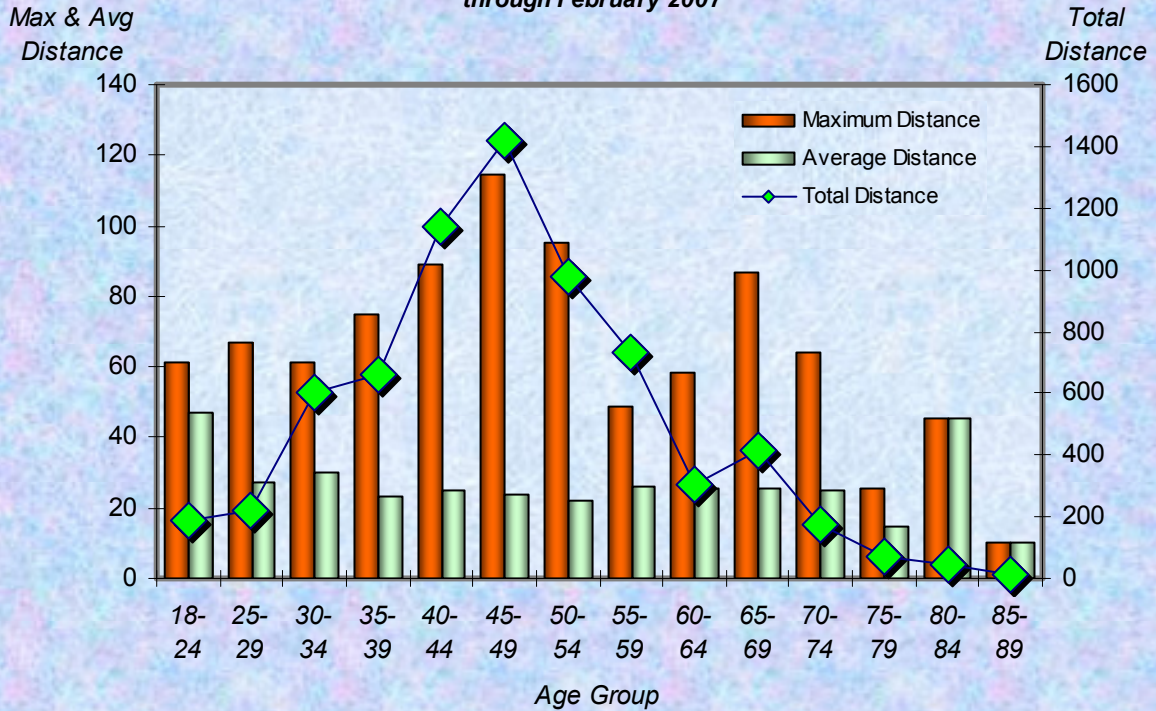

Zone **Number Participants Achieving Distance Milestones Per Zone February 2007**

Age Group **Distance Milestones Achieved for Each Age Group February 2007**

**% Total Distance
per Zone**

**% Total Distance
per Agegroup**

Total Distance (Miles) through February 2007 Per LMSC

■ Total Distance

LMSC

Total, Maximum and Average Distance in Miles Per Zone through February 2007

Total, Maximum and Average Distance in Miles Per Age Group through February 2007

**Total, Maximum and Average Distance
in Miles Per LMSC**

**Total, Maximum and Average Distance
in Miles Per LMSC**

Number
Participants

Male / Female Participants Per Zone February 2007

Male
Female

Number
Participants

Male / Female Participants Per Age Group February 2007

Male
Female

Male / Female Participants Per LMSC February 2007

LMSC