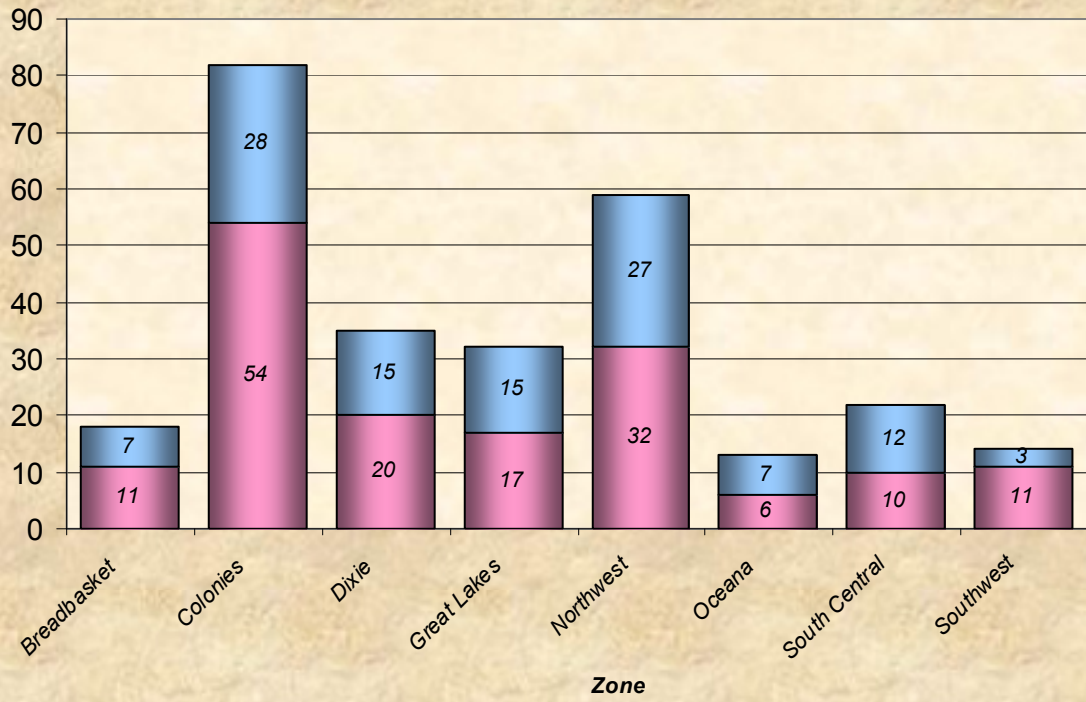

Zone **Number Participants Achieving Distance Milestones Per Zone February 2007**

Age Group **Distance Milestones Achieved for Each Age Group February 2007**

**% Total Distance
per Zone**

**% Total Distance
per Agegroup**

Total Distance (Miles) through February 2007 Per LMSC

■ Total Distance

LMSC

Total, Maximum and Average Distance in Miles Per Zone through February 2007

Total, Maximum and Average Distance in Miles Per Age Group through February 2007

**Total, Maximum and Average Distance
in Miles Per LMSC**

**Total, Maximum and Average Distance
in Miles Per LMSC**

Number
Participants

Male / Female Participants Per Zone February 2007

Male
Female

Number
Participants

Male / Female Participants Per Age Group February 2007

Male
Female

Male / Female Participants Per LMSC February 2007

LMSC