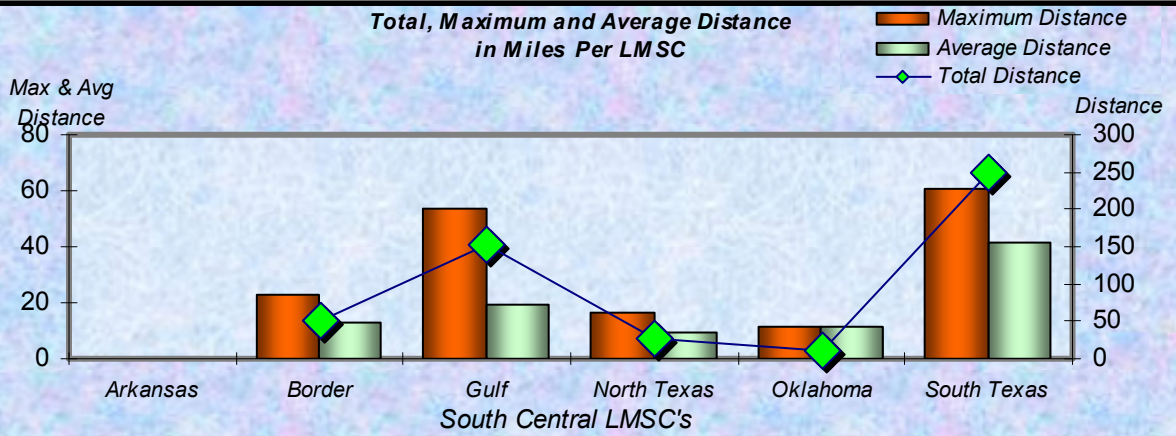

Zone **Number Participants Achieving Distance Milestones Per Zone February 2007**

Age Group **Distance Milestones Achieved for Each Age Group February 2007**

**% Total Distance
per Zone**

**% Total Distance
per Agegroup**

Total Distance (Miles) through February 2007 Per LMSC

■ Total Distance

LMSC

Total, Maximum and Average Distance in Miles Per Zone through February 2007

Total, Maximum and Average Distance in Miles Per Age Group through February 2007

**Total, Maximum and Average Distance
in Miles Per LMSC**

**Total, Maximum and Average Distance
in Miles Per LMSC**

Number
Participants

Male / Female Participants Per Zone February 2007

Male
Female

Number
Participants