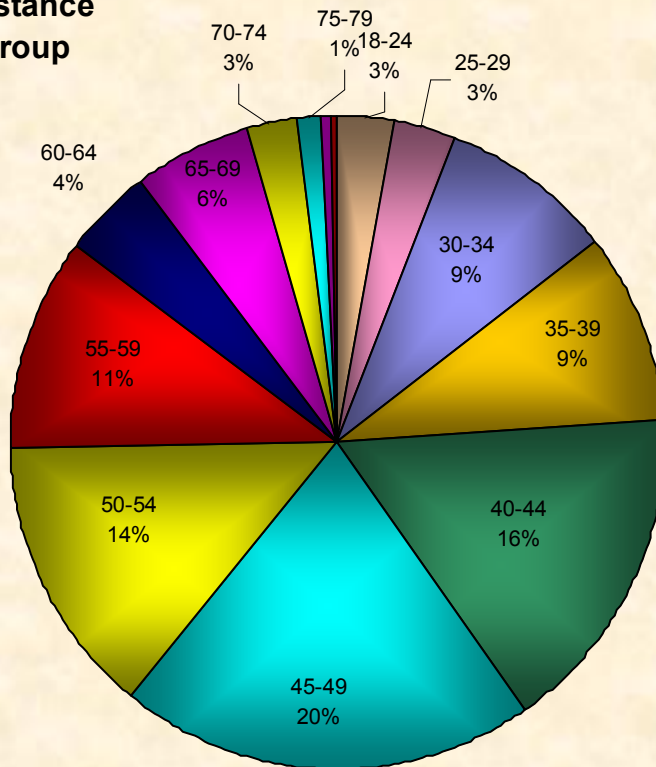

Zone **Number Participants Achieving Distance Milestones Per Zone February 2007**

Age Group **Distance Milestones Achieved for Each Age Group February 2007**

**% Total Distance
per Zone**

**% Total Distance
per Agegroup**

Total Distance (Miles) through February 2007 Per LMSC

■ Total Distance

LMSC

Total, Maximum and Average Distance in Miles Per Zone through February 2007

Total, Maximum and Average Distance in Miles Per Age Group through February 2007

Male / Female Participants Per Age Group February 2007

Male
Female

Male / Female Participants Per LMSC February 2007

LMSC