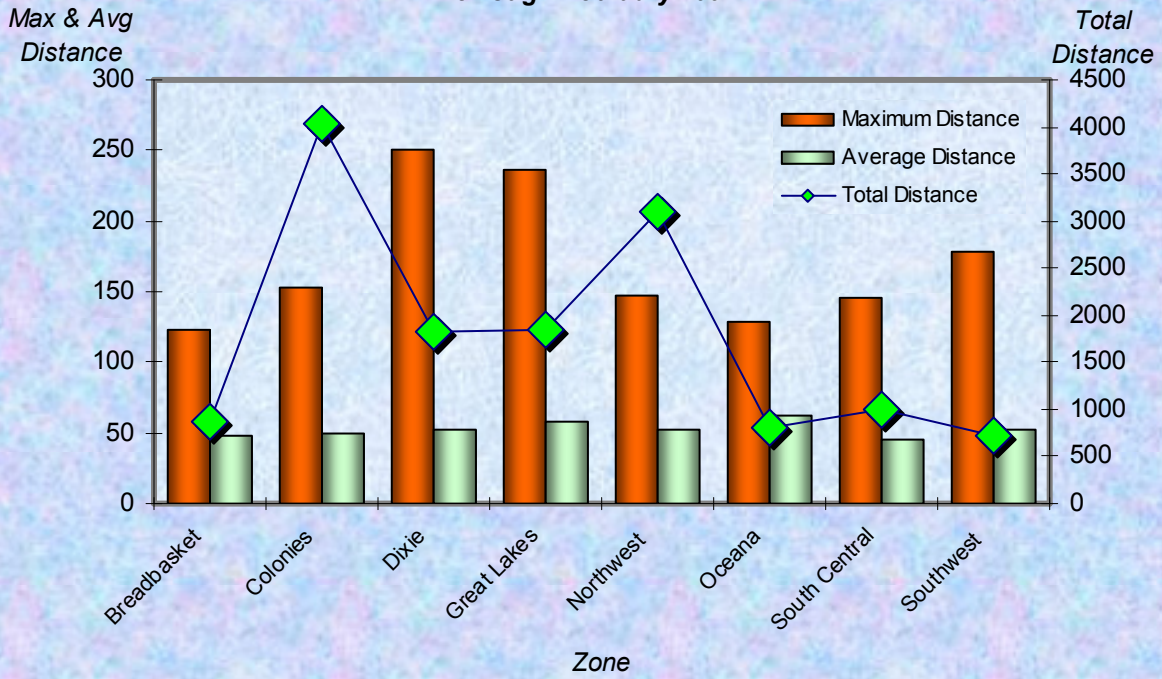

Zone **Number Participants Achieving Distance Milestones Per Zone February 2007**

Age Group **Distance Milestones Achieved for Each Age Group February 2007**

**% Total Distance
per Zone**

**% Total Distance
per Agegroup**

Total Distance (Miles) through February 2007 Per LMSC

■ Total Distance

LMSC

Total, Maximum and Average Distance in Miles Per Zone through February 2007

Total, Maximum and Average Distance in Miles Per Age Group through February 2007

**Total, Maximum and Average Distance
in Miles Per LMSC**

**Total, Maximum and Average Distance
in Miles Per LMSC**

Number
Participants

Male / Female Participants Per Zone February 2007

Male
Female

Number
Participants

Male / Female Participants Per Age Group February 2007

Male
Female

Male / Female Participants Per LMSC February 2007

LMSC