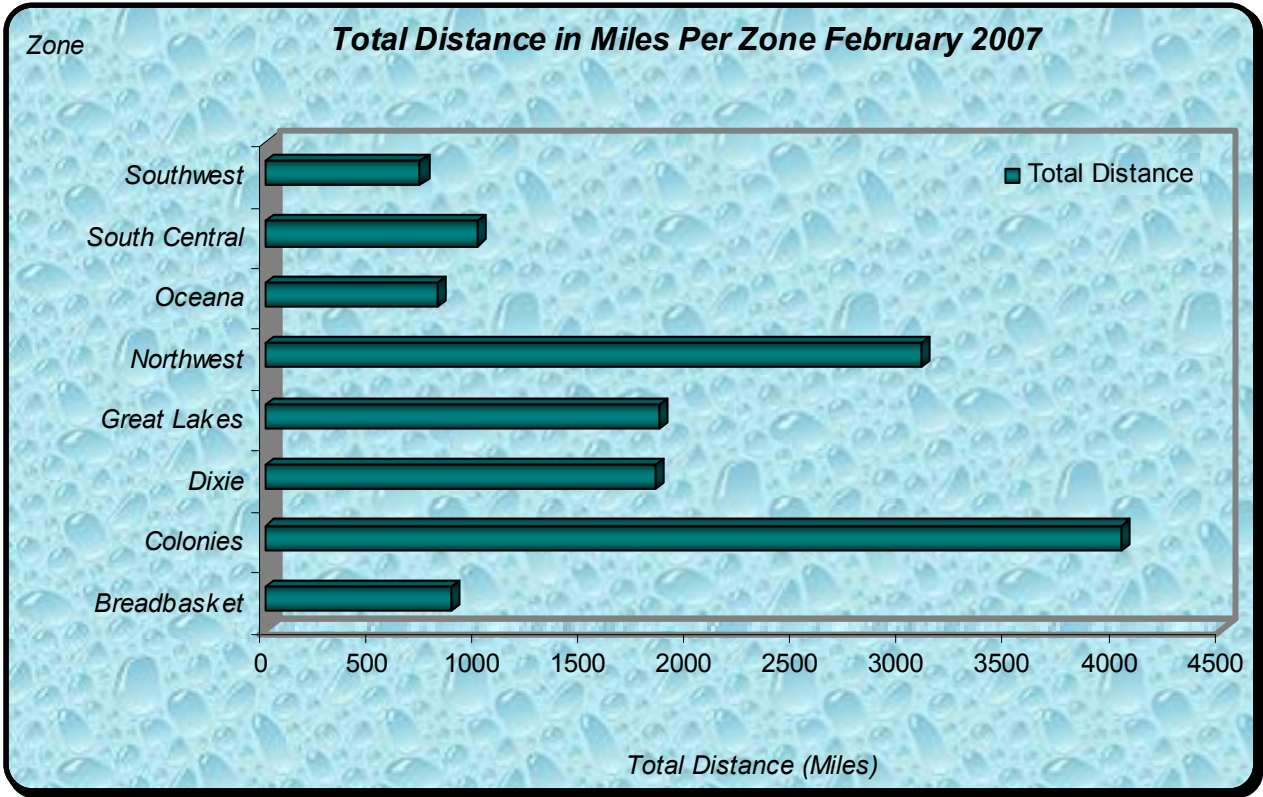

Zone **Number Participants Achieving Distance Milestones Per Zone February 2007**

Age Group **Distance Milestones Achieved for Each Age Group February 2007**

**% Total Distance
per Zone**

**% Total Distance
per Agegroup**

Total Distance (Miles) through February 2007 Per LMSC

■ Total Distance

LMSC

Total, Maximum and Average Distance in Miles Per Zone through February 2007

Total, Maximum and Average Distance in Miles Per Age Group through February 2007

**Total, Maximum and Average Distance
in Miles Per LMSC**

**Total, Maximum and Average Distance
in Miles Per LMSC**

Number
Participants

Male / Female Participants Per Zone February 2007

Male
Female

Number
Participants