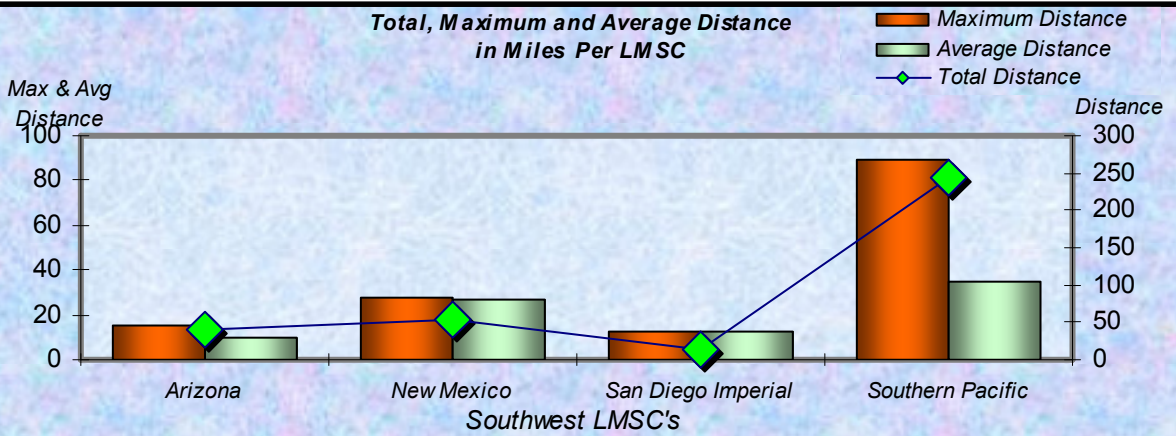

Zone **Number Participants Achieving Distance Milestones Per Zone February 2007**

Age Group **Distance Milestones Achieved for Each Age Group February 2007**

**% Total Distance
per Zone**

**% Total Distance
per Agegroup**

Total Distance (Miles) through February 2007 Per LMSC

■ Total Distance

LMSC

Total, Maximum and Average Distance in Miles Per Zone through February 2007

Total, Maximum and Average Distance in Miles Per Age Group through February 2007

**Total, Maximum and Average Distance
in Miles Per LMSC**

**Total, Maximum and Average Distance
in Miles Per LMSC**

Number
Participants

Male / Female Participants Per Zone February 2007

Male
Female

Number
Participants