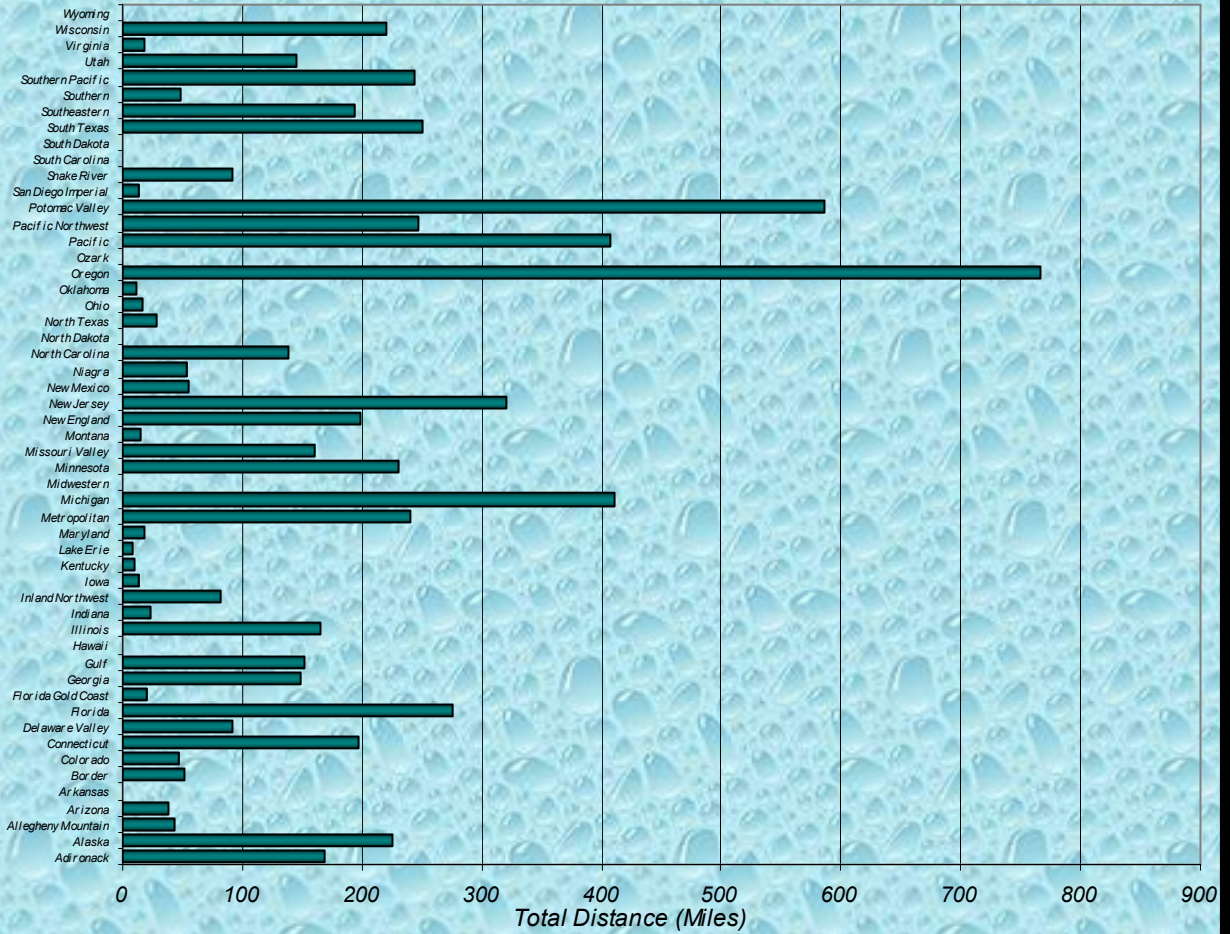

Zone **Number Participants Achieving Distance Milestones Per Zone February 2007**

Age Group **Distance Milestones Achieved for Each Age Group February 2007**

**% Total Distance
per Zone**

**% Total Distance
per Agegroup**

Total Distance (Miles) through February 2007 Per LMSC

■ Total Distance

LMSC

Total, Maximum and Average Distance in Miles Per Zone through February 2007

Total, Maximum and Average Distance in Miles Per Age Group through February 2007

**Total, Maximum and Average Distance
in Miles Per LMSC**

**Total, Maximum and Average Distance
in Miles Per LMSC**

Number
Participants

Male / Female Participants Per Zone February 2007

Male
Female

Number
Participants