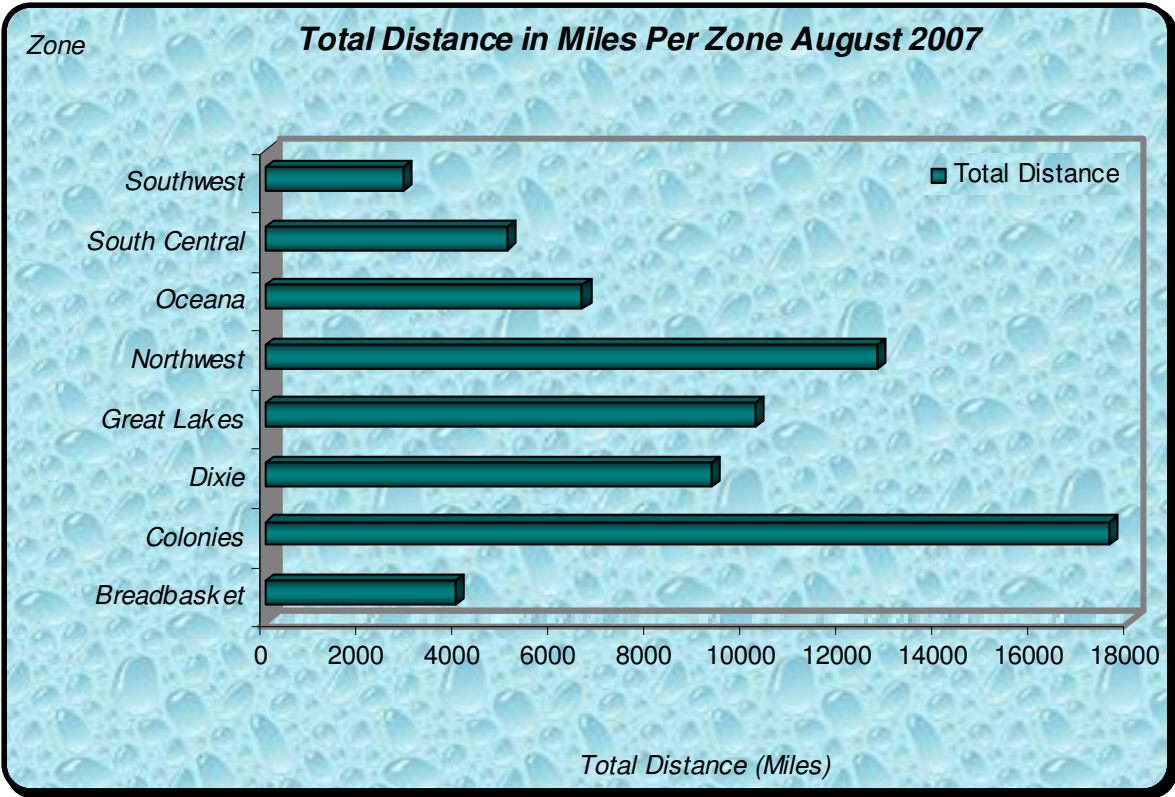

Zone Number Participants Achieving Distance Milestones Per Zone August 2007

Distance Milestones Achieved for Each Age Group August 2007

**% Total Distance
per Zone**

**% Total Distance
per Agegroup**

Total Distance (Miles) through August 2007 Per LMSC

■ Total Distance

LMSC

Total, Maximum and Average Distance in Miles Per Zone through August 2007

Total, Maximum and Average Distance in Miles Per Age Group through August 2007

Number
Participants

Male / Female Participants Per Zone August 2007