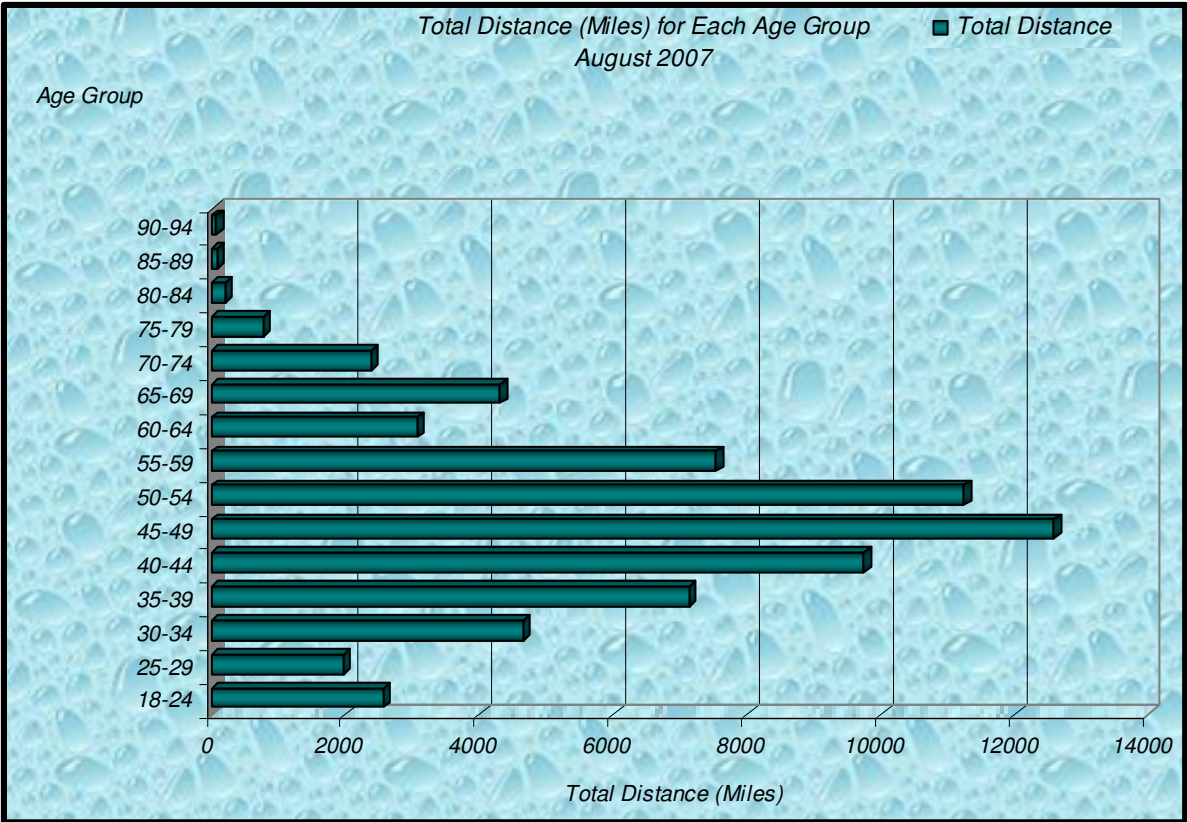

Zone Number Participants Achieving Distance Milestones Per Zone August 2007

Distance Milestones Achieved for Each Age Group August 2007

**% Total Distance
per Zone**

**% Total Distance
per Agegroup**

Total Distance (Miles) through August 2007 Per LMSC

■ Total Distance

LMSC

Total, Maximum and Average Distance in Miles Per Zone through August 2007

Total, Maximum and Average Distance in Miles Per Age Group through August 2007

Number
Participants

Male / Female Participants Per Zone August 2007

Male
Female

Number
Participants

Male / Female Participants Per Age Group August 2007

Male
Female

Male / Female Participants Per LMSC August 2007

LMSC