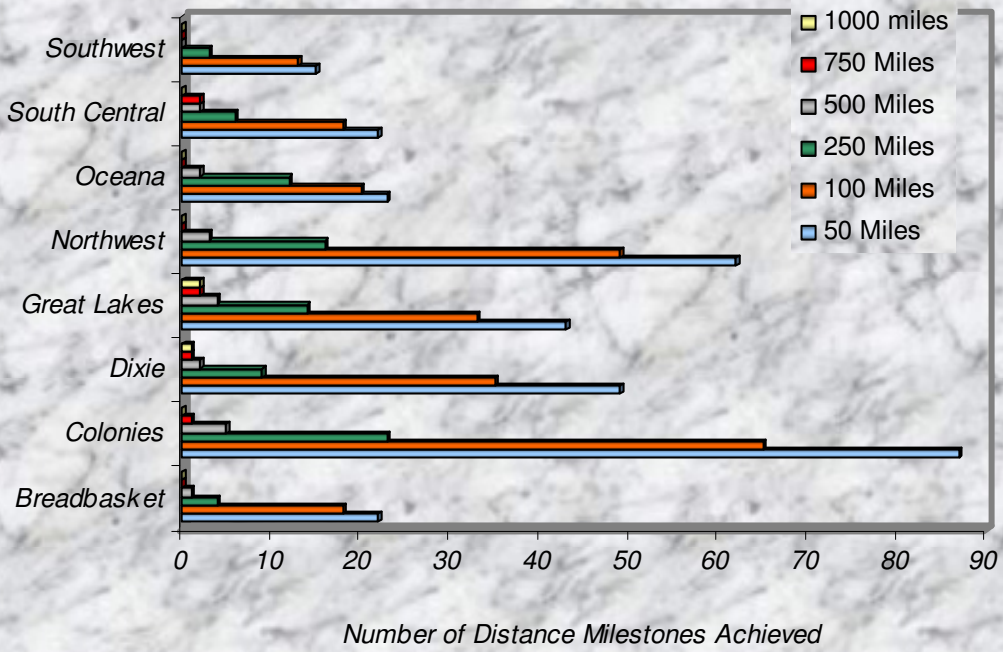

Zone Number Participants Achieving Distance Milestones Per Zone August 2007

Distance Milestones Achieved for Each Age Group August 2007

**% Total Distance
per Zone**

**% Total Distance
per Agegroup**

Total Distance (Miles) through August 2007 Per LMSC

■ Total Distance

LMSC

Total, Maximum and Average Distance in Miles Per Zone through August 2007

Total, Maximum and Average Distance in Miles Per Age Group through August 2007

Number
Participants

Male / Female Participants Per Zone August 2007