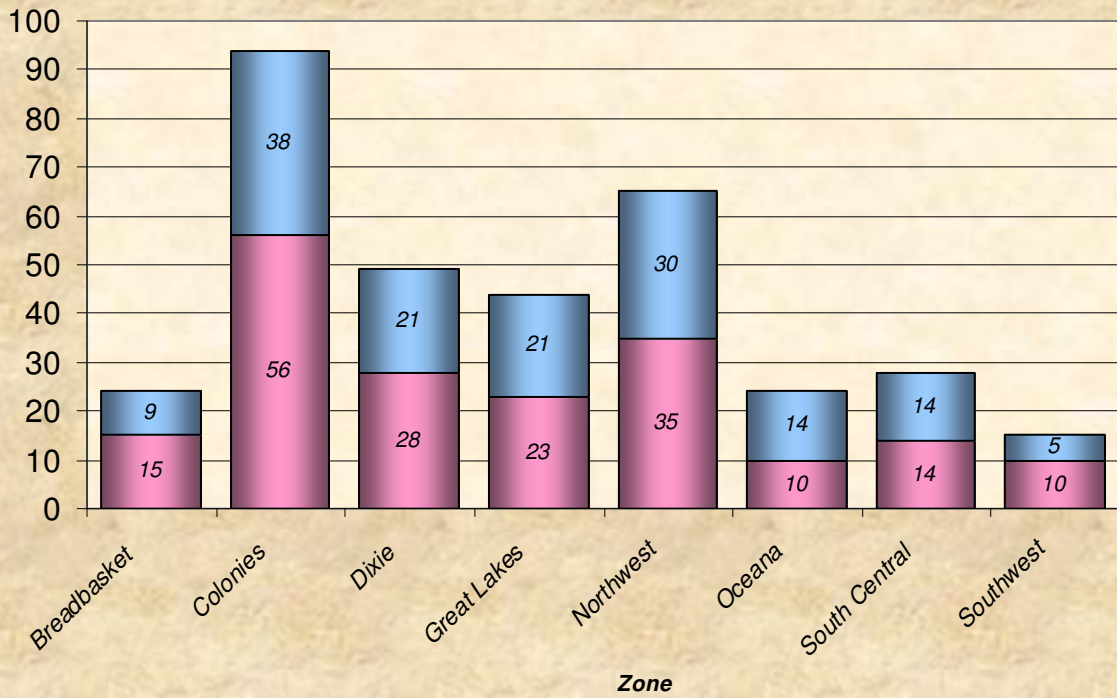

Zone Number Participants Achieving Distance Milestones Per Zone August 2007

Distance Milestones Achieved for Each Age Group August 2007

**% Total Distance
per Zone**

**% Total Distance
per Agegroup**

Total Distance (Miles) through August 2007 Per LMSC

■ Total Distance

LMSC

Total, Maximum and Average Distance in Miles Per Zone through August 2007

Total, Maximum and Average Distance in Miles Per Age Group through August 2007

Number
Participants

Male / Female Participants Per Zone August 2007

Male
Female

Number
Participants

Male / Female Participants Per Age Group August 2007

Male
Female

Male / Female Participants Per LMSC August 2007

LMSC