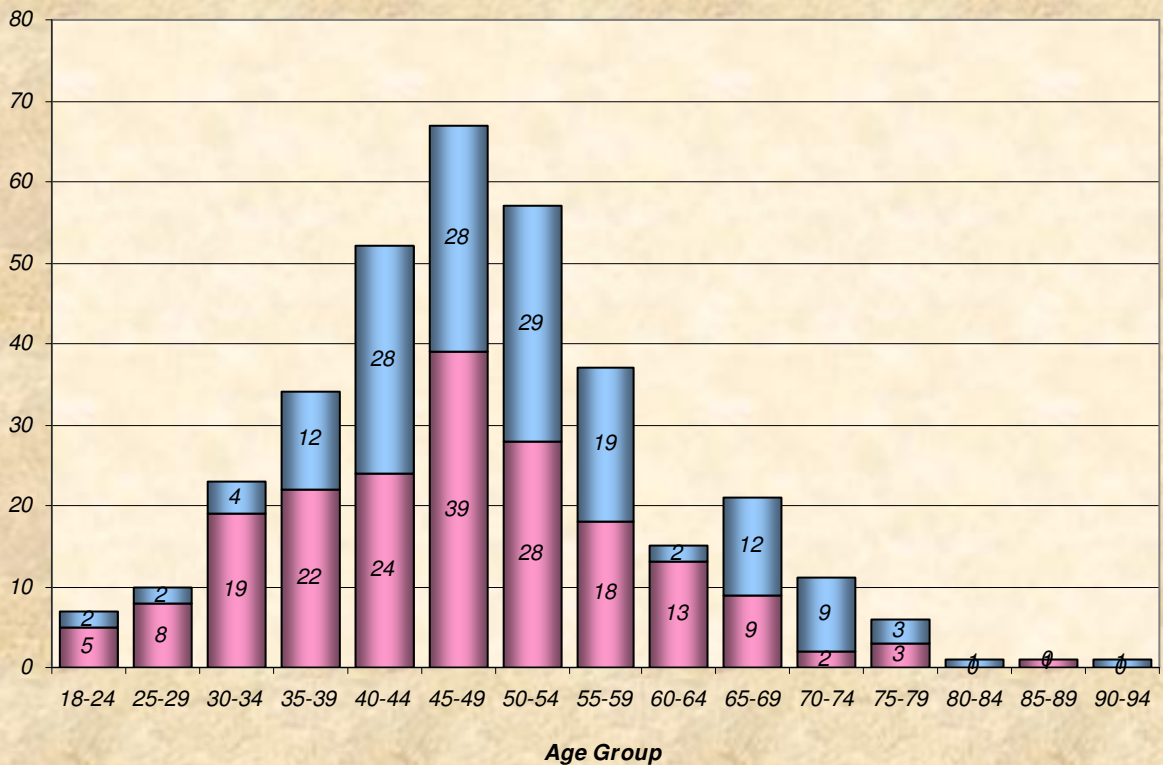

■ Total Distance

LMSC

Total, Maximum and Average Distance in Miles Per Zone through August 2007

Total, Maximum and Average Distance in Miles Per Age Group through August 2007

Number
Participants

Male / Female Participants Per Zone August 2007

Male
Female

Number
Participants

Male / Female Participants Per Age Group August 2007

Male
Female

Male / Female Participants Per LMSC August 2007

LMSC