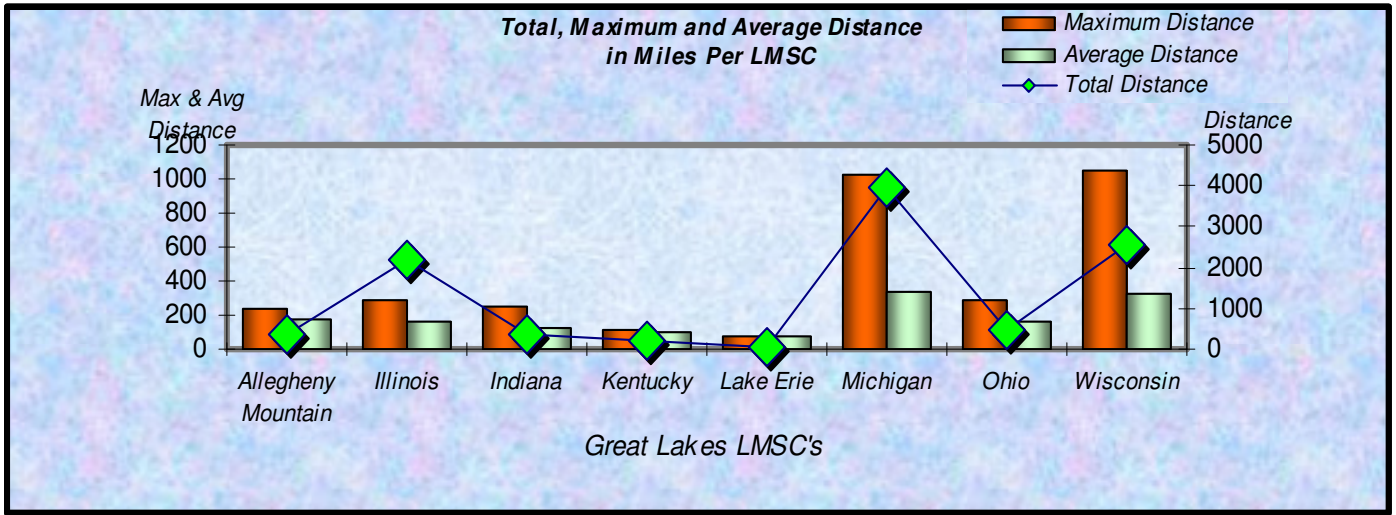

Zone Number Participants Achieving Distance Milestones Per Zone August 2007

Distance Milestones Achieved for Each Age Group August 2007

**% Total Distance
per Zone**

**% Total Distance
per Agegroup**

Total Distance (Miles) through August 2007 Per LMSC

■ Total Distance

LMSC

Total, Maximum and Average Distance in Miles Per Zone through August 2007

Total, Maximum and Average Distance in Miles Per Age Group through August 2007

Number
Participants

Male / Female Participants Per Zone August 2007

Male
Female

Number
Participants

Male / Female Participants Per Age Group August 2007

Male
Female

Male / Female Participants Per LMSC August 2007

LMSC