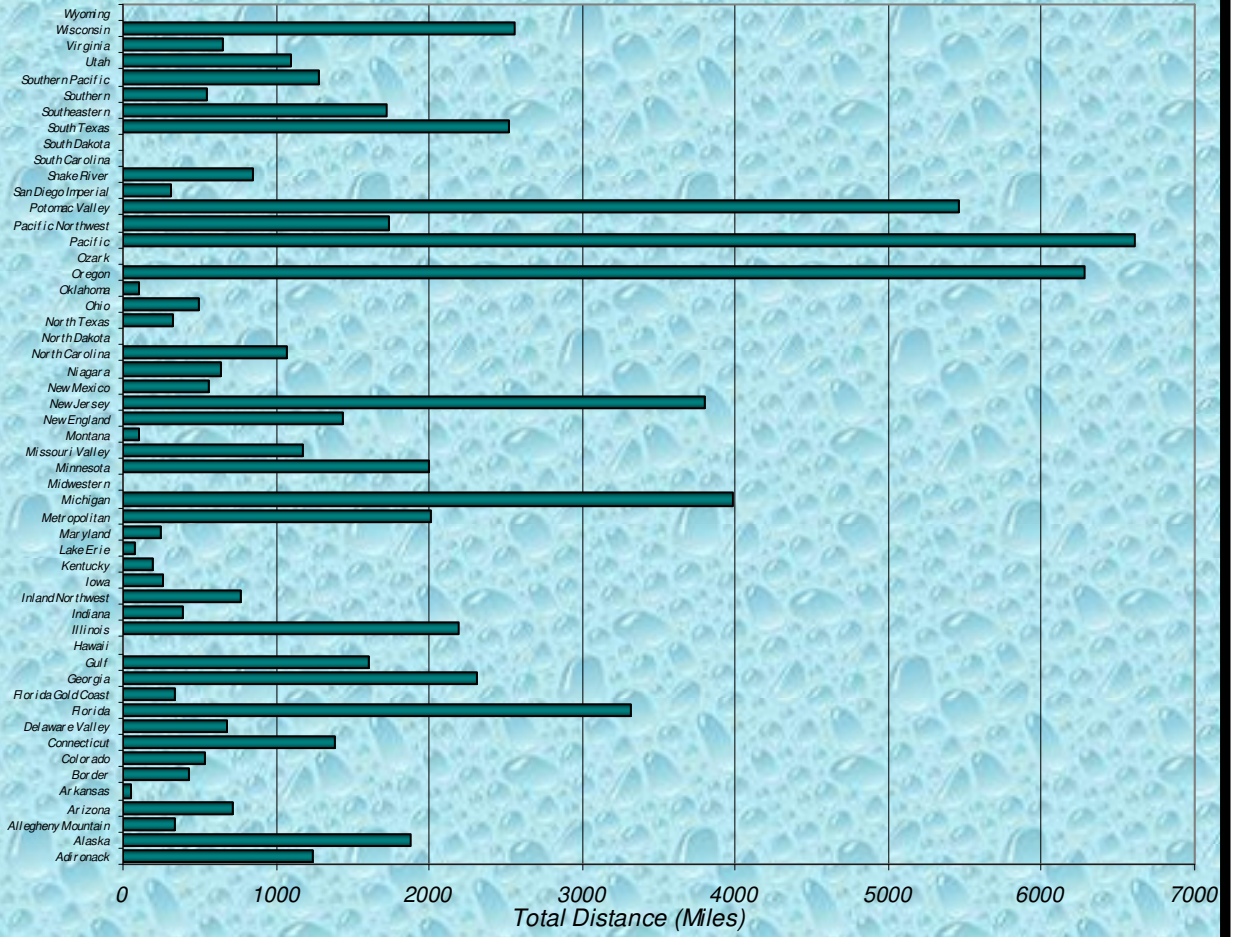

Zone Number Participants Achieving Distance Milestones Per Zone August 2007

Distance Milestones Achieved for Each Age Group August 2007

**% Total Distance
per Zone**

**% Total Distance
per Agegroup**

Total Distance (Miles) through August 2007 Per LMSC

■ Total Distance

LMSC

Total, Maximum and Average Distance in Miles Per Zone through August 2007

Total, Maximum and Average Distance in Miles Per Age Group through August 2007

Number
Participants

Male / Female Participants Per Zone August 2007

Male
Female

Number
Participants

Male / Female Participants Per Age Group August 2007

Male
Female

Male / Female Participants Per LMSC August 2007

LMSC