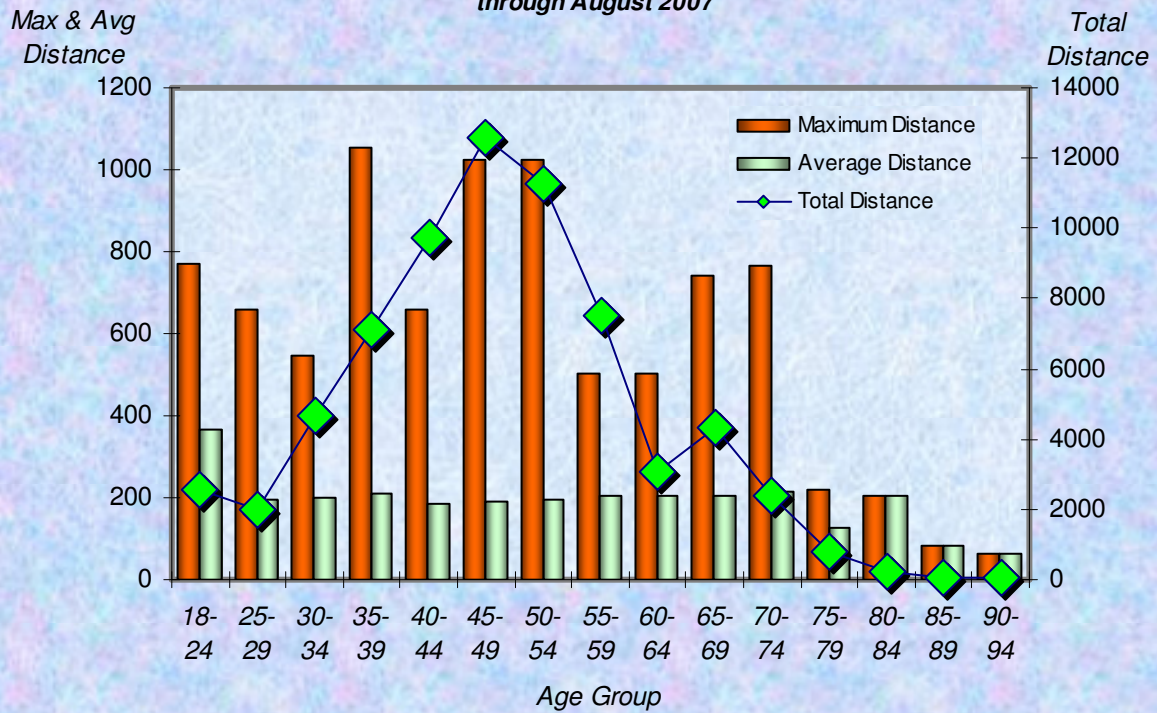

Zone Number Participants Achieving Distance Milestones Per Zone August 2007

Distance Milestones Achieved for Each Age Group August 2007

**% Total Distance
per Zone**

**% Total Distance
per Agegroup**

Total Distance (Miles) through August 2007 Per LMSC

■ Total Distance

LMSC

Total, Maximum and Average Distance in Miles Per Zone through August 2007

Total, Maximum and Average Distance in Miles Per Age Group through August 2007

Number
Participants

Male / Female Participants Per Zone August 2007

Male
Female

Number
Participants

Male / Female Participants Per Age Group August 2007

Male
Female

Male / Female Participants Per LMSC August 2007

LMSC