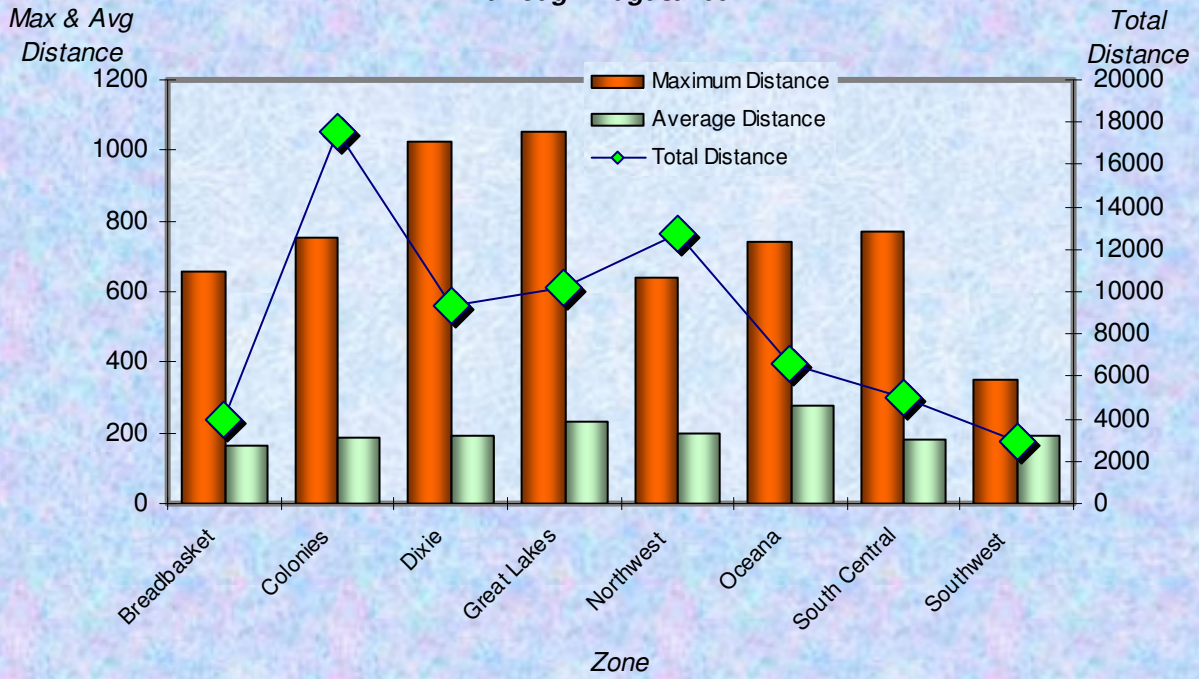

Zone Number Participants Achieving Distance Milestones Per Zone August 2007

Distance Milestones Achieved for Each Age Group August 2007

**% Total Distance
per Zone**

**% Total Distance
per Agegroup**

Total Distance (Miles) through August 2007 Per LMSC

■ Total Distance

LMSC

Total, Maximum and Average Distance in Miles Per Zone through August 2007

Total, Maximum and Average Distance in Miles Per Age Group through August 2007

Number
Participants

Male / Female Participants Per Zone August 2007

Male
Female

Number
Participants

Male / Female Participants Per Age Group August 2007

Male
Female

Male / Female Participants Per LMSC August 2007

LMSC