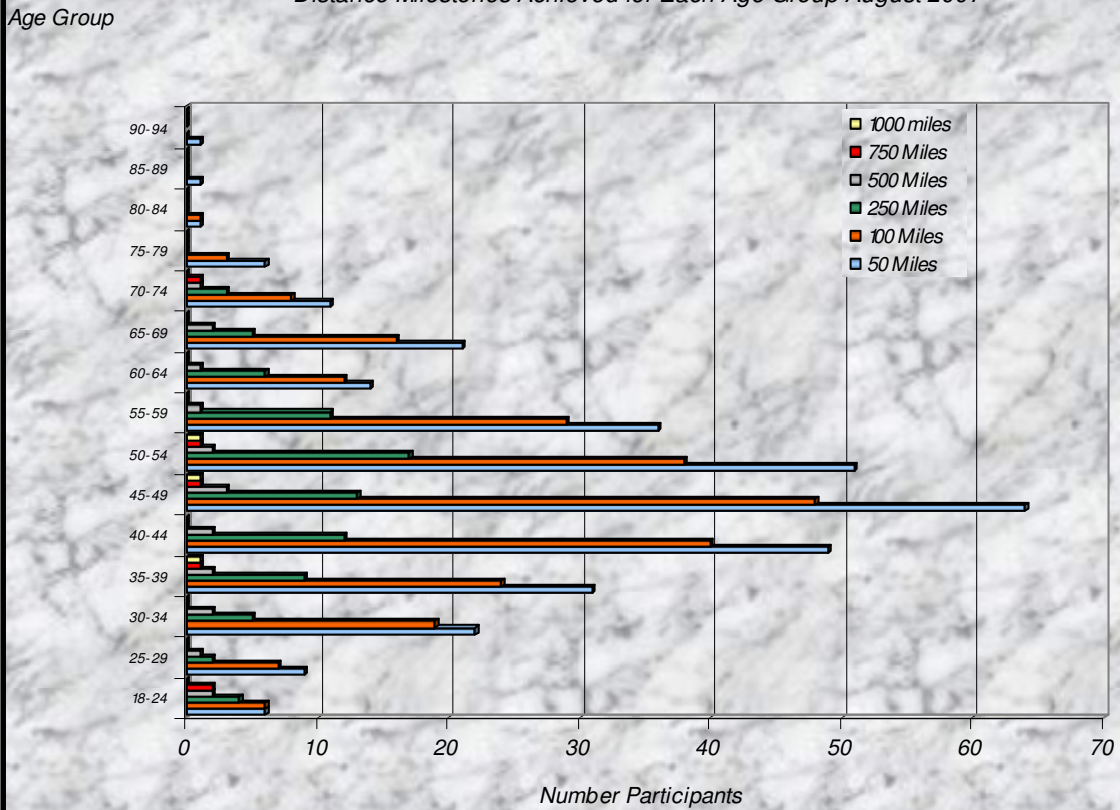

Zone Number Participants Achieving Distance Milestones Per Zone August 2007

Distance Milestones Achieved for Each Age Group August 2007

**% Total Distance
per Zone**

**% Total Distance
per Agegroup**

Total Distance (Miles) through August 2007 Per LMSC

■ Total Distance

LMSC

Total, Maximum and Average Distance in Miles Per Zone through August 2007

Total, Maximum and Average Distance in Miles Per Age Group through August 2007

Number
Participants

Male / Female Participants Per Zone August 2007

Male
Female

Number
Participants

Male / Female Participants Per Age Group August 2007

Male
Female

Male / Female Participants Per LMSC August 2007

LMSC