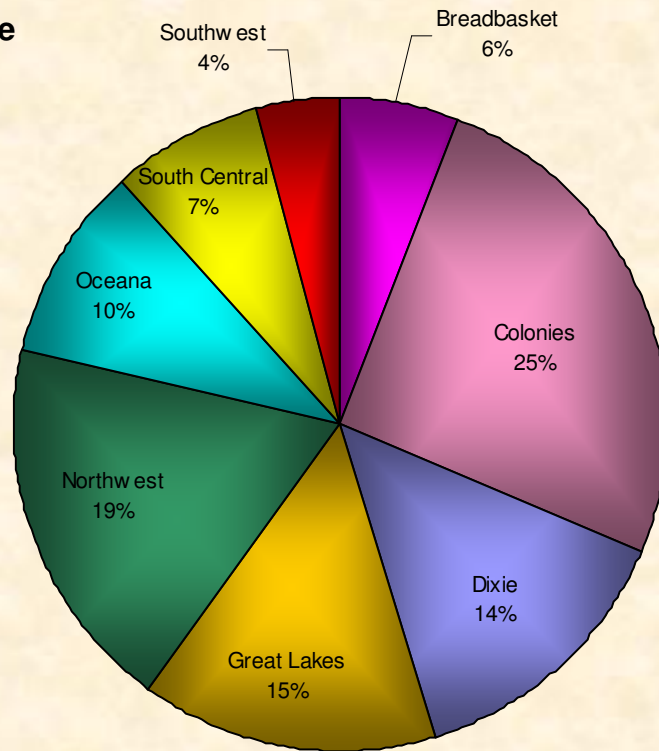

Zone Number Participants Achieving Distance Milestones Per Zone August 2007

Distance Milestones Achieved for Each Age Group August 2007

**% Total Distance
per Zone**

**% Total Distance
per Agegroup**

Total Distance (Miles) through August 2007 Per LMSC

■ Total Distance

LMSC

Total, Maximum and Average Distance in Miles Per Zone through August 2007

Total, Maximum and Average Distance in Miles Per Age Group through August 2007

Number
Participants

Male / Female Participants Per Zone August 2007

Male
Female

Number
Participants

Male / Female Participants Per Age Group August 2007

Male
Female

Male / Female Participants Per LMSC August 2007

LMSC