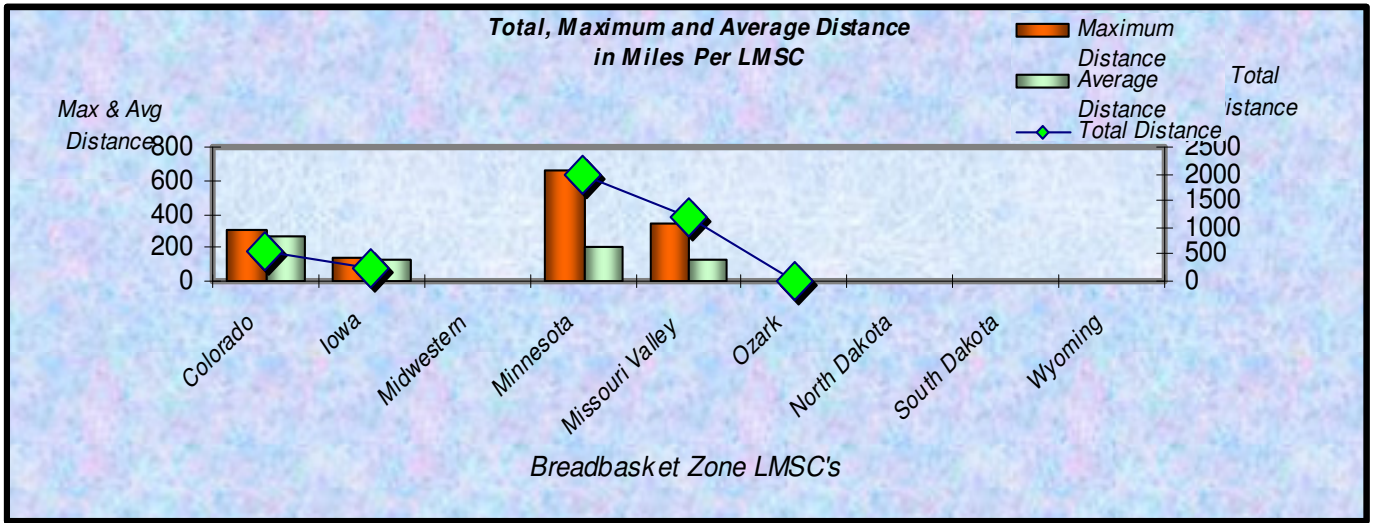

■ Total Distance

LMSC

Total, Maximum and Average Distance in Miles Per Zone through August 2007

Total, Maximum and Average Distance in Miles Per Age Group through August 2007

Number
Participants

Male / Female Participants Per Zone August 2007

Male
Female

Number
Participants

Male / Female Participants Per Age Group August 2007

Male
Female

Male / Female Participants Per LMSC August 2007

LMSC