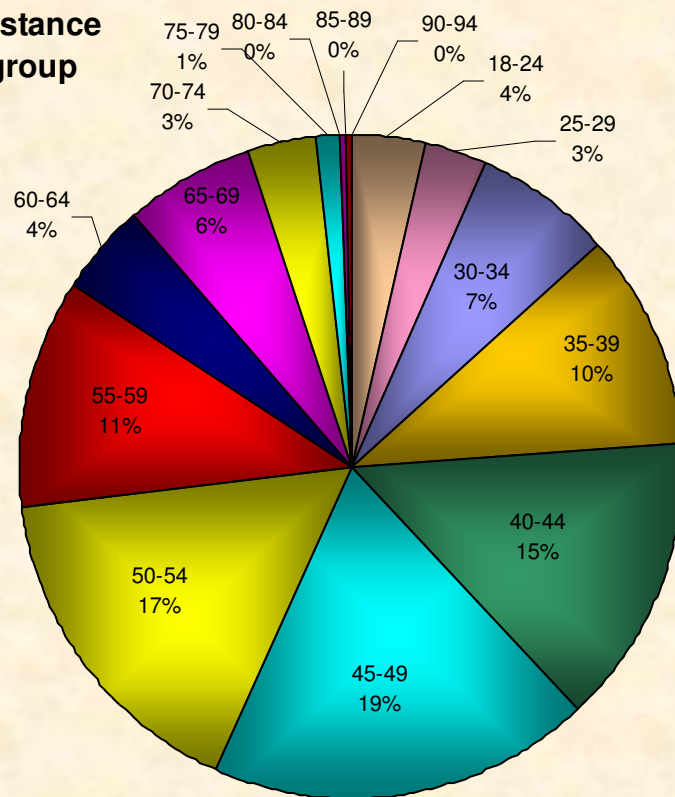

Zone Number Participants Achieving Distance Milestones Per Zone August 2007

Distance Milestones Achieved for Each Age Group August 2007

**% Total Distance
per Zone**

**% Total Distance
per Agegroup**

Total Distance (Miles) through August 2007 Per LMSC

■ Total Distance

LMSC

Total, Maximum and Average Distance in Miles Per Zone through August 2007

Total, Maximum and Average Distance in Miles Per Age Group through August 2007

Number
Participants

Male / Female Participants Per Zone August 2007

Male
Female

Number
Participants

Male / Female Participants Per Age Group August 2007

Male
Female

Male / Female Participants Per LMSC August 2007

LMSC