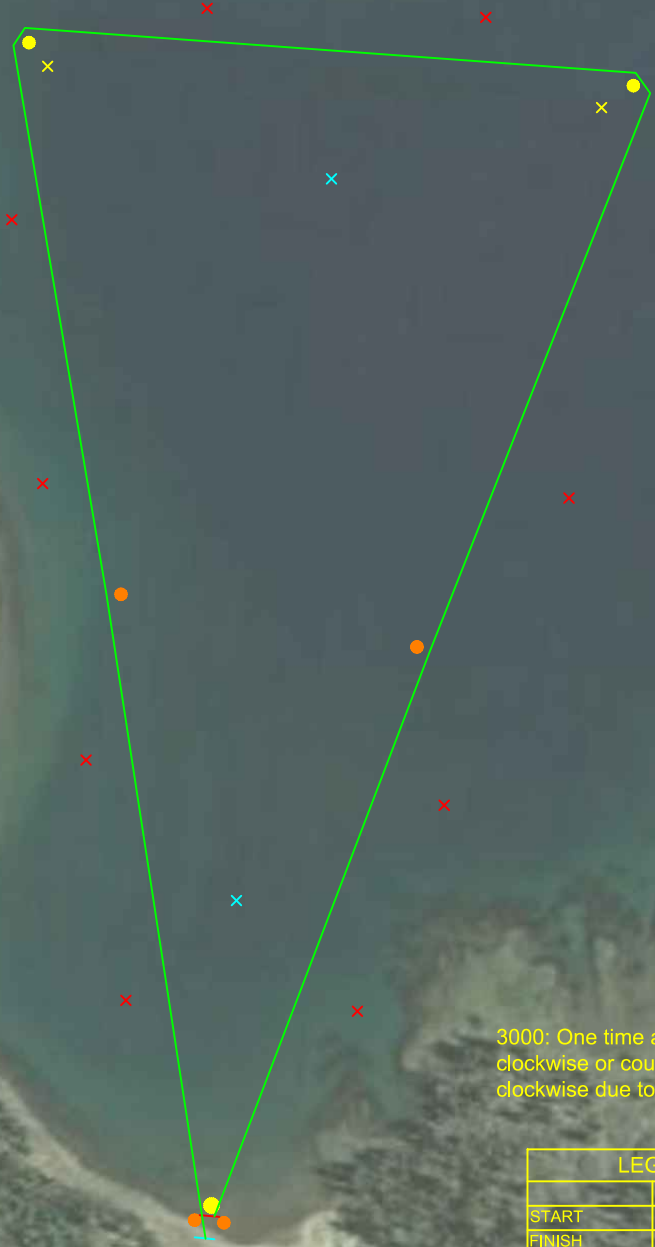

CASCADE LAKES SWIM SERIES & FESTIVAL AT ELK LAKE COURSE FOR 1000-METER SWIM

1000: One time around the course, always clockwise.

LEGEND	
START	—
FINISH	—
TURN BUOY	●
GUIDE BUOY	●
TURN JUDGE	×
SPOTTER	×
RESCUER	×
SAFETY TENT	⊠

CASCADE LAKES SWIM SERIES & FESTIVAL AT ELK LAKE

COURSE FOR 1500-METER SWIM

1500: One time around the triangle, either clockwise or counterclockwise (always opposite direction to the 500-meter).

LEGEND	
START	—
FINISH	—
TURN BUOY	●
GUIDE BUOY	●
TURN JUDGE	x
SPOTTER	x
RESCUER	x
SAFETY TENT	⊠

CASCADE LAKES SWIM SERIES & FESTIVAL AT ELK LAKE

COURSE FOR 3000-METER SWIM

3000: One time around the triangle, either clockwise or counterclockwise (usually clockwise due to the sun).

LEGEND	
START	
FINISH	
TURN BUOY	
GUIDE BUOY	
TURN JUDGE	
SPOTTER	
RESCUER	
SAFETY TENT	

CASCADE LAKES SWIM SERIES & FESTIVAL AT ELK LAKE
 COURSE FOR 5000-METER SWIM

5000: "One diamond and two triangles". One time around the 2000-meter diamond and two times around the 1500-meter triangle (usually counterclockwise due to the sun).