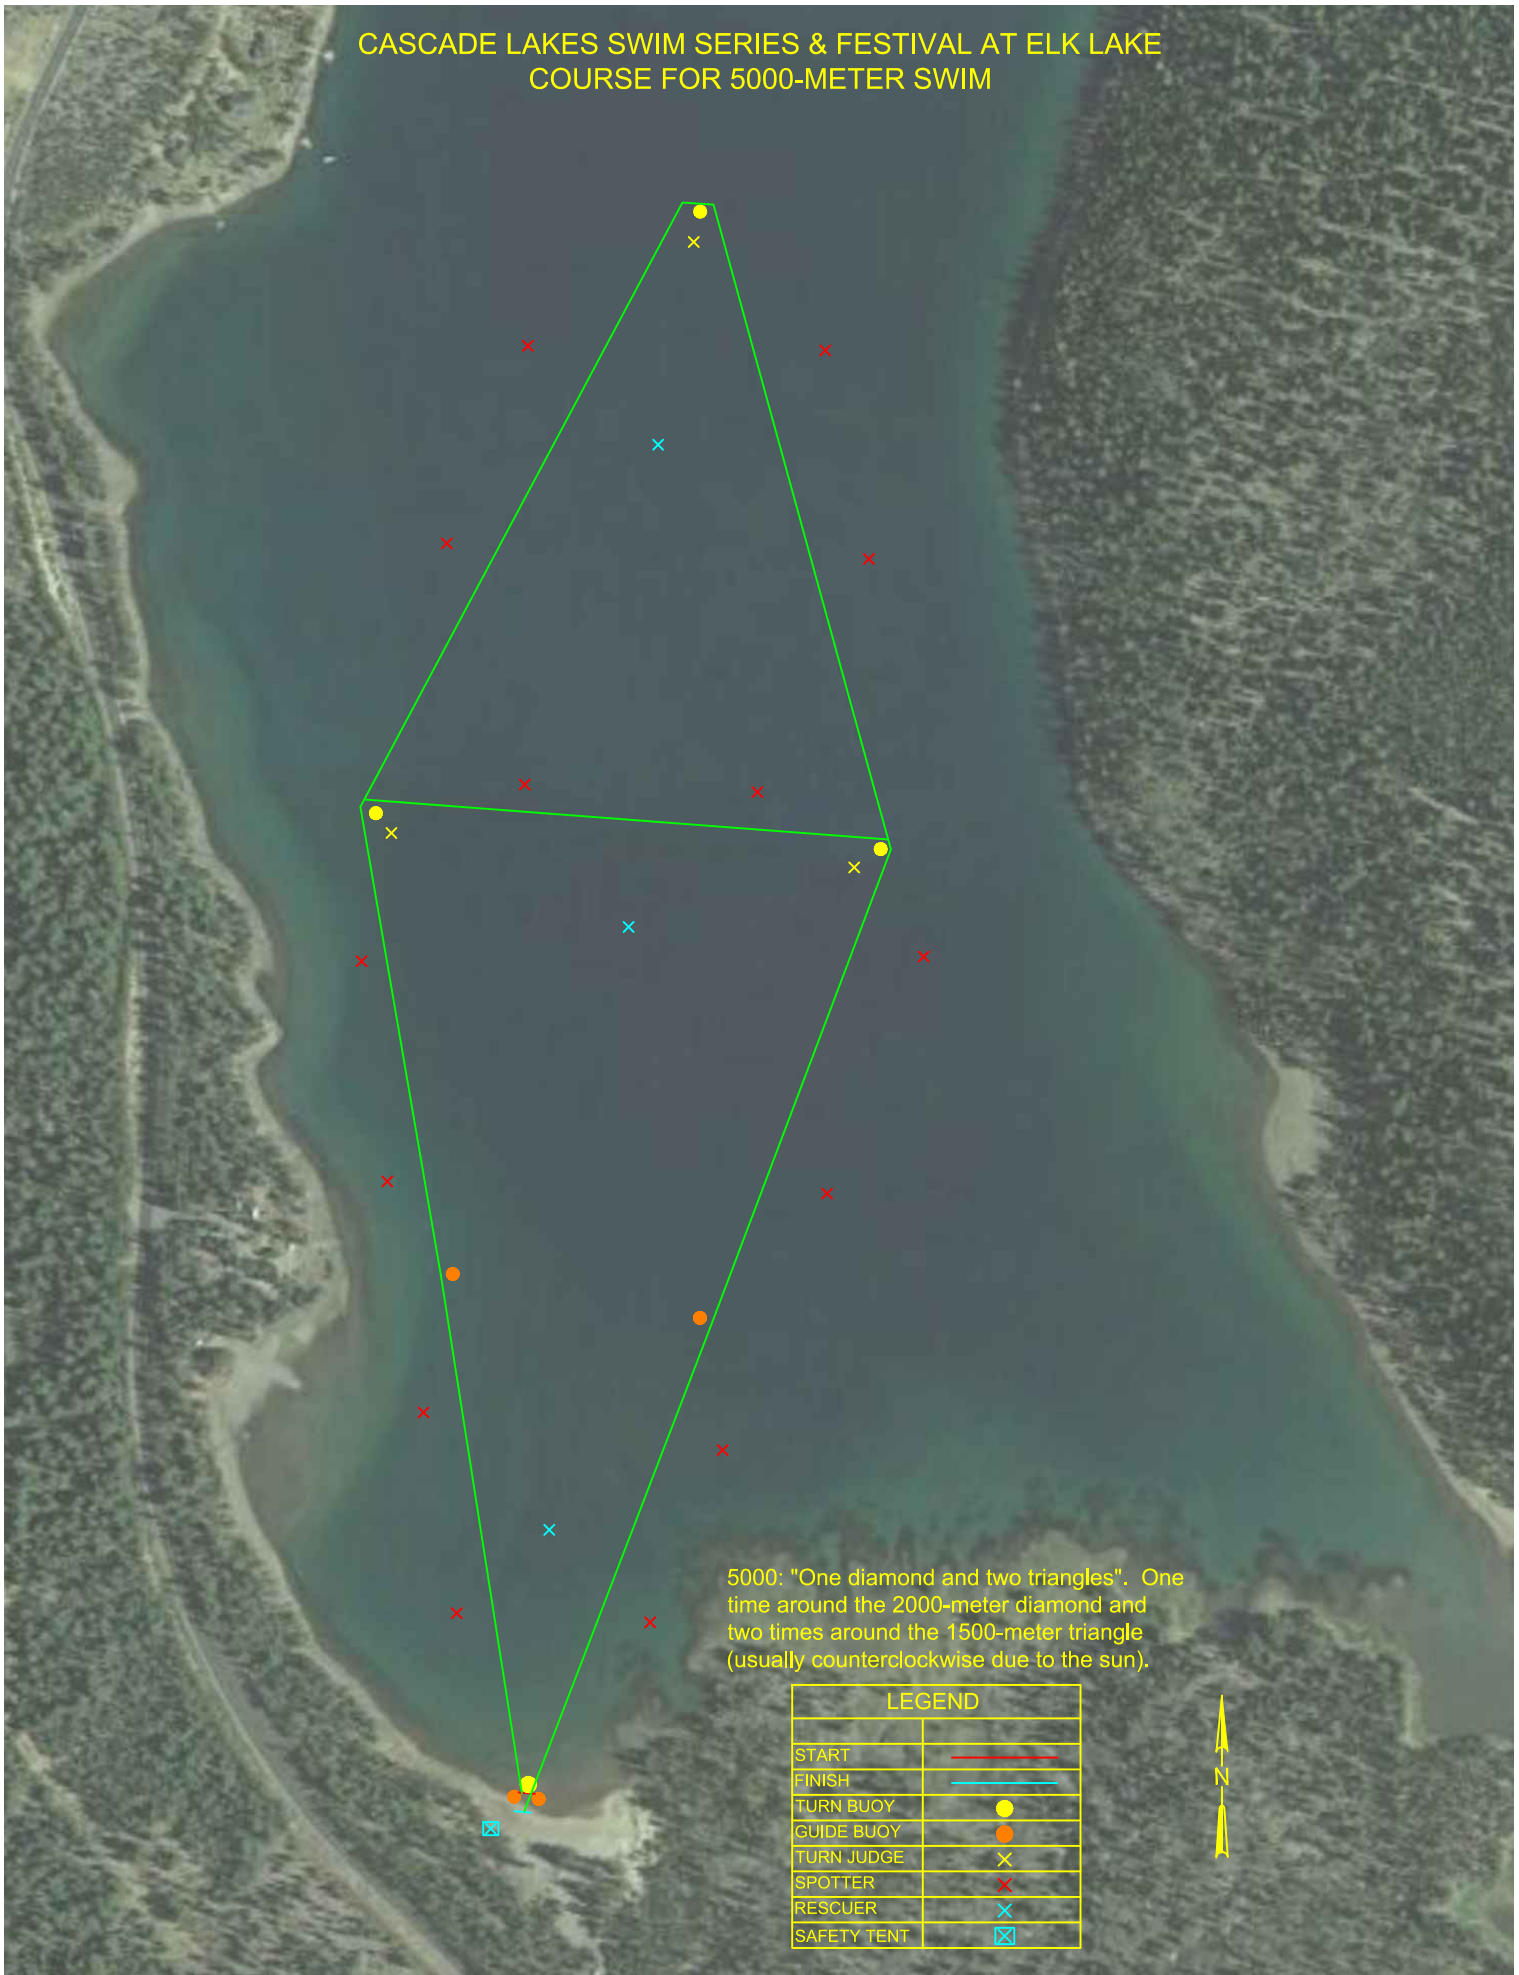

CASCADE LAKES SWIM SERIES & FESTIVAL AT ELK LAKE COURSE FOR 1000-METER SWIM

1000: One time around the course, always clockwise.

LEGEND	
START	—
FINISH	—
TURN BUOY	●
GUIDE BUOY	●
TURN JUDGE	×
SPOTTER	×
RESCUER	×
SAFETY TENT	⊠

CASCADE LAKES SWIM SERIES & FESTIVAL AT ELK LAKE

COURSE FOR 1500-METER SWIM

1500: One time around the triangle, either clockwise or counterclockwise (always opposite direction to the 500-meter).

LEGEND	
START	—
FINISH	—
TURN BUOY	●
GUIDE BUOY	●
TURN JUDGE	x
SPOTTER	x
RESCUER	x
SAFETY TENT	⊠

CASCADE LAKES SWIM SERIES & FESTIVAL AT ELK LAKE

COURSE FOR 3000-METER SWIM

3000: One time around the triangle, either clockwise or counterclockwise (usually clockwise due to the sun).

LEGEND	
START	
FINISH	
TURN BUOY	
GUIDE BUOY	
TURN JUDGE	
SPOTTER	
RESCUER	
SAFETY TENT	

CASCADE LAKES SWIM SERIES & FESTIVAL AT ELK LAKE
 COURSE FOR 5000-METER SWIM

5000: "One diamond and two triangles". One time around the 2000-meter diamond and two times around the 1500-meter triangle (usually counterclockwise due to the sun).