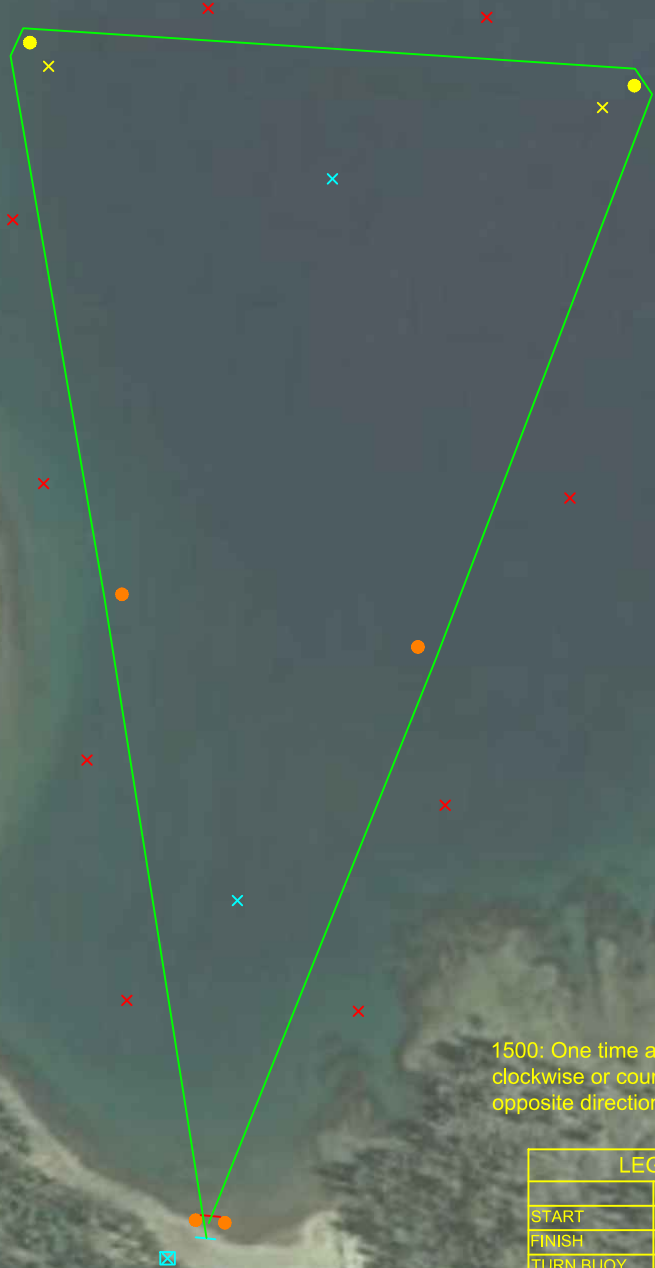

500: One time out-and-back, either clockwise or counterclockwise (always opposite direction to the 1500-meter).

LEGEND	
CABLE	—
START/FINISH	—
TURN BUOY	●
GUIDE BUOY	●
TURN JUDGE	×
SPOTTER	×
RESCUER	×
SAFETY TENT	⊠

CASCADE LAKES SWIM SERIES & FESTIVAL AT ELK LAKE COURSE FOR 1000-METER SWIM

1000: One time around the course, always clockwise.

LEGEND	
START	—
FINISH	—
TURN BUOY	●
GUIDE BUOY	●
TURN JUDGE	×
SPOTTER	×
RESCUER	×
SAFETY TENT	⊠

CASCADE LAKES SWIM SERIES & FESTIVAL AT ELK LAKE

COURSE FOR 1500-METER SWIM

1500: One time around the triangle, either clockwise or counterclockwise (always opposite direction to the 500-meter).

LEGEND	
START	—
FINISH	—
TURN BUOY	●
GUIDE BUOY	●
TURN JUDGE	x
SPOTTER	x
RESCUER	x
SAFETY TENT	⊠

CASCADE LAKES SWIM SERIES & FESTIVAL AT ELK LAKE

COURSE FOR 3000-METER SWIM

3000: One time around the triangle, either clockwise or counterclockwise (usually clockwise due to the sun).

LEGEND	
START	
FINISH	
TURN BUOY	
GUIDE BUOY	
TURN JUDGE	
SPOTTER	
RESCUER	
SAFETY TENT	