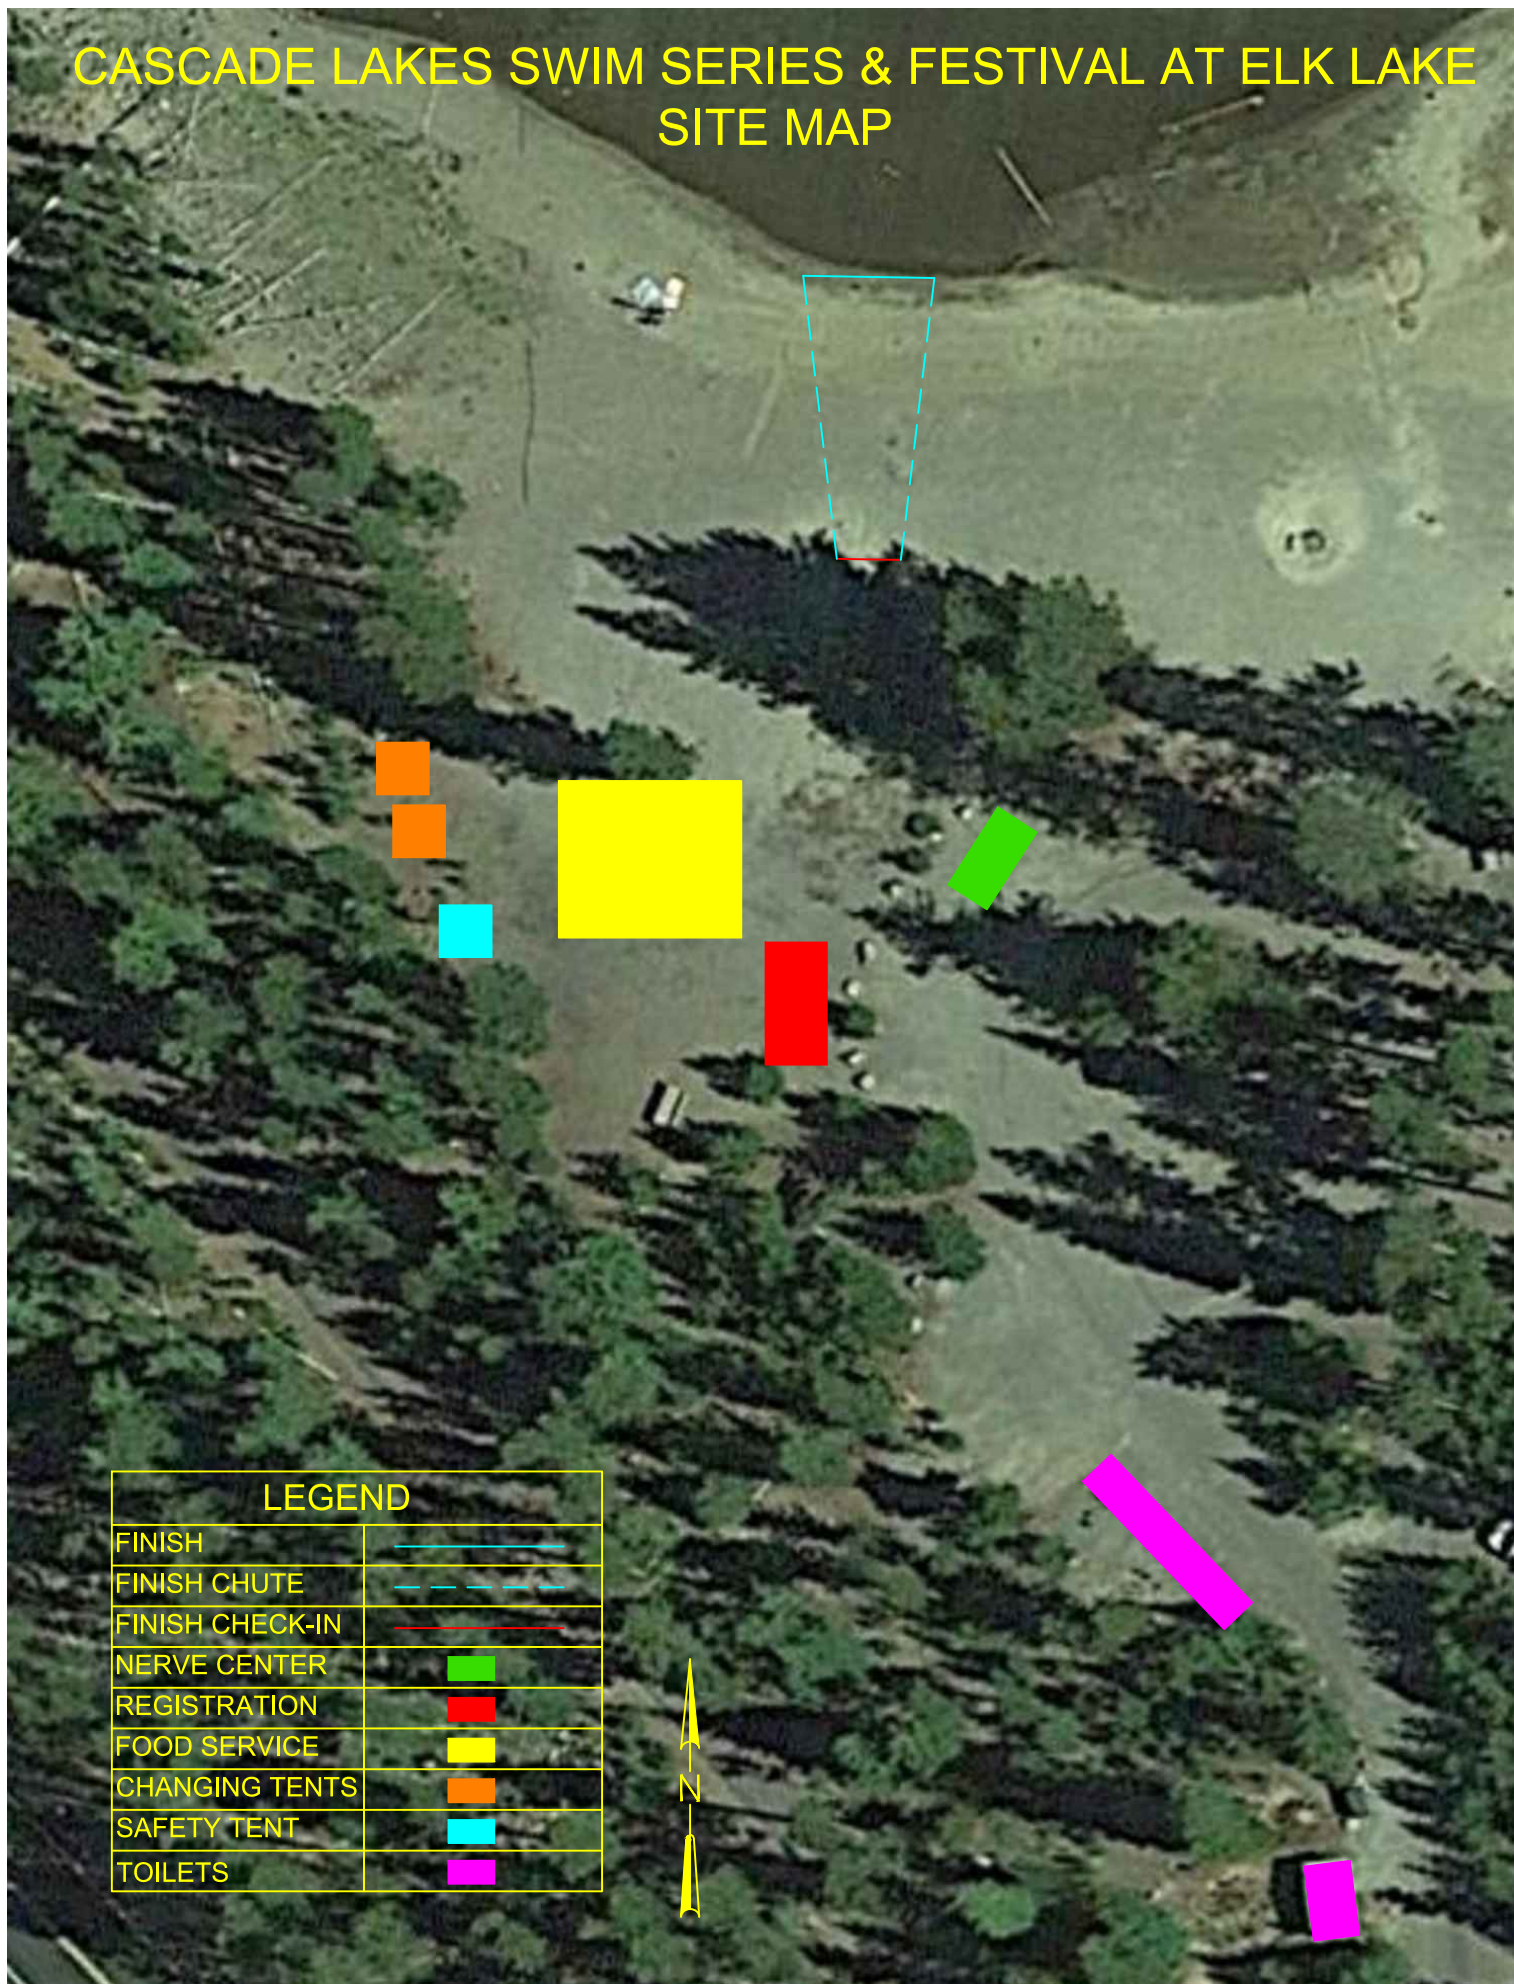

CASCADE LAKES SWIM SERIES & FESTIVAL AT ELK LAKE SITE MAP

LEGEND

FINISH	
FINISH CHUTE	
FINISH CHECK-IN	
NERVE CENTER	
REGISTRATION	
FOOD SERVICE	
CHANGING TENTS	
SAFETY TENT	
TOILETS	

CASCADE LAKES SWIM SERIES & FESTIVAL AT ELK LAKE COURSE FOR 500-METER TIME TRIAL

500: One time out-and-back, either clockwise or counterclockwise (always opposite direction to the 1500-meter).

LEGEND	
CABLE	—
START/FINISH	—
TURN BUOY	●
GUIDE BUOY	●
TURN JUDGE	×
SPOTTER	×
RESCUER	×
SAFETY TENT	⊠

CASCADE LAKES SWIM SERIES & FESTIVAL AT ELK LAKE COURSE FOR 1000-METER SWIM

1000: One time around the course, always clockwise.

LEGEND	
START	—
FINISH	—
TURN BUOY	●
GUIDE BUOY	●
TURN JUDGE	×
SPOTTER	×
RESCUER	×
SAFETY TENT	⊠

CASCADE LAKES SWIM SERIES & FESTIVAL AT ELK LAKE
 COURSE FOR 5000-METER SWIM

5000: "One diamond and two triangles". One time around the 2000-meter diamond and two times around the 1500-meter triangle (usually counterclockwise due to the sun).